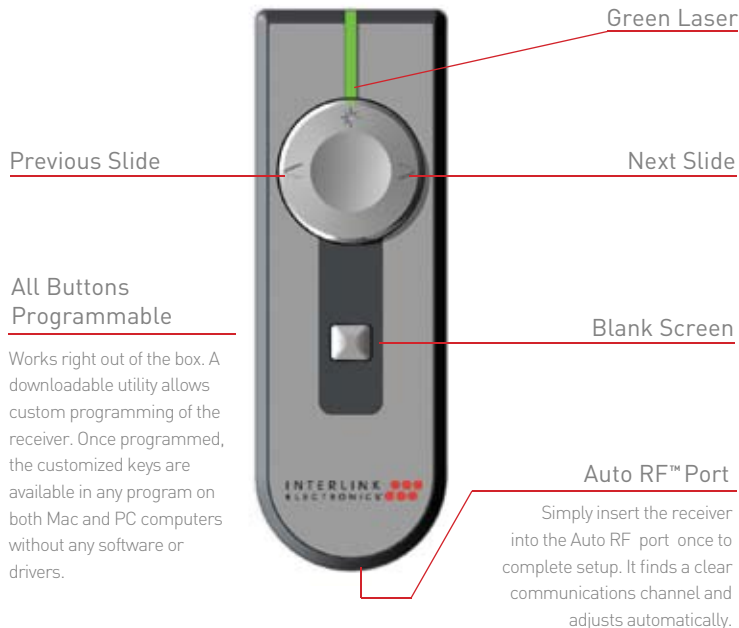

PRESENT WITH CONFIDENCE

REMOTE POINT®
**EMERALD
NAVIGATOR**
PRESENTATION REMOTE

10x Brighter
Green Laser

100 ft RF Range

Slide Control

Custom Programmable

PRESENTATION REMOTE WITH GREEN LASER, AND 100' RANGE

- Green laser appears 10x brighter than red lasers
- Freely navigate the room and interact with your audience
 - Plug and present: no software necessary

Model
VP4450

**PRESENT WITH
 CONFIDENCE**

**All Buttons
 Programmable**

Auto RF™ Port

Simply insert the receiver into the Auto RF port once to complete setup. It finds a clear communications channel and adjusts automatically.

The RemotePoint Emerald Navigator offers a bright green laser pointer and presentation controls at ranges up to 100 feet.

In addition to dedicated presentation controls for Mac and PC, all of the buttons on RemotePoint Emerald Navigator can be customized to send a variety of key combinations.

Emerald Navigator simplifies setup by using Auto RF, a frequency agile protocol to ensure reliable communication in today's electronically noisy environments.