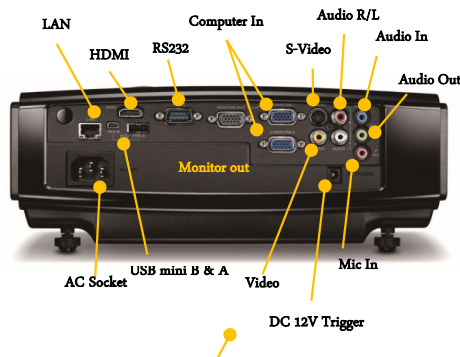

BenQ

MX761

Digital Projector

HIGHLIGHTS

- 4200 ANSI Lumens
- XGA Native Resolution
- Low Total Cost of Ownership
- Lens Shift
- 1.6x Zoom Ratio
- VIDI™ & BrilliantColor™
- Microphone Mini Jack
- Built-in 10W Speaker x 2
- USB Reader
- USB Display (Plug-n-Play)
- LAN Display
- 4-1 Display
- Crestron RoomView Compatible
- PJ-Link Compatible
- Remote Desktop
- Wireless Display (Optional)
- 3D Color Management
- Auto Keystone (Vertical)
- Keystone ± 40 Degree
- 6 Segment Color Wheel
- Variable Audio Out
- Closed Captioning