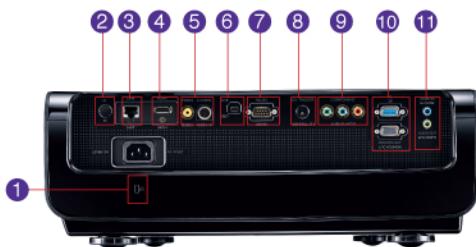

Top / Front View

Top

Front

Input and Output Terminals

Back

- | | |
|--------------------|------------------------|
| 1 Security Lock | 6 USB Mini-B x1 |
| 2 IR x1 | 7 RS-232 x1 |
| 3 RJ45 (LAN) | 8 12V Trigger x1 |
| 4 HDMI x1 | 9 Component (R,G,B) x1 |
| 5 Video/S-Video x1 | 10 RGB Input/Output x1 |
| | 11 Audio In/Out x1 |