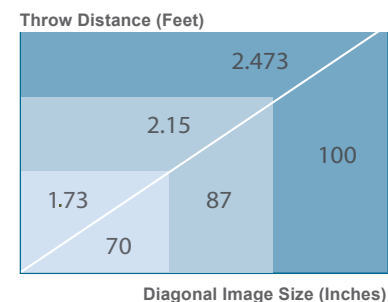

Award Winning Technical Support 24/7/365

BOXLIGHT products come with free lifetime technical support. Speak with a hands-on, in-house, ISF Certified® technician ready to service your projector should the need arise.