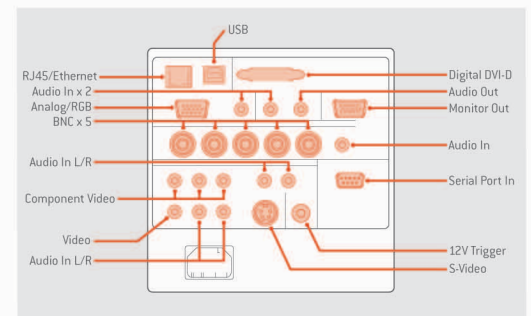

PRO7501DP

Specifications