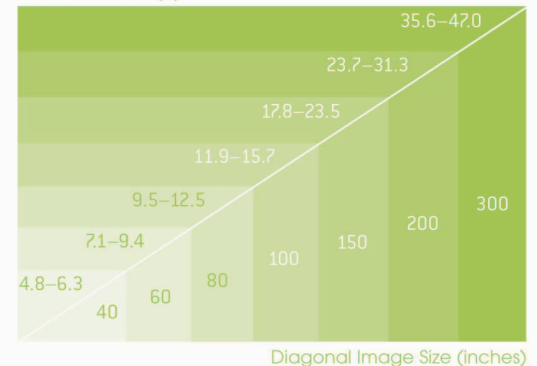

Throw Distance (ft)

Outstanding Technical Support 24/7/365

And, of course, all **BOXLIGHT** products all come with free lifetime technical support. Speak with a hands-on, in-house, ISF Certified® technician ready to service your projector should the need arise.

© 2010 BOXLIGHT, Inc. Specifications subject to change without notice.
Helps meet ADA Section 508 compliance
BOXLIGHT NE 151 Highway 300, Suite A PO Box 2609 Belfair, WA 98528