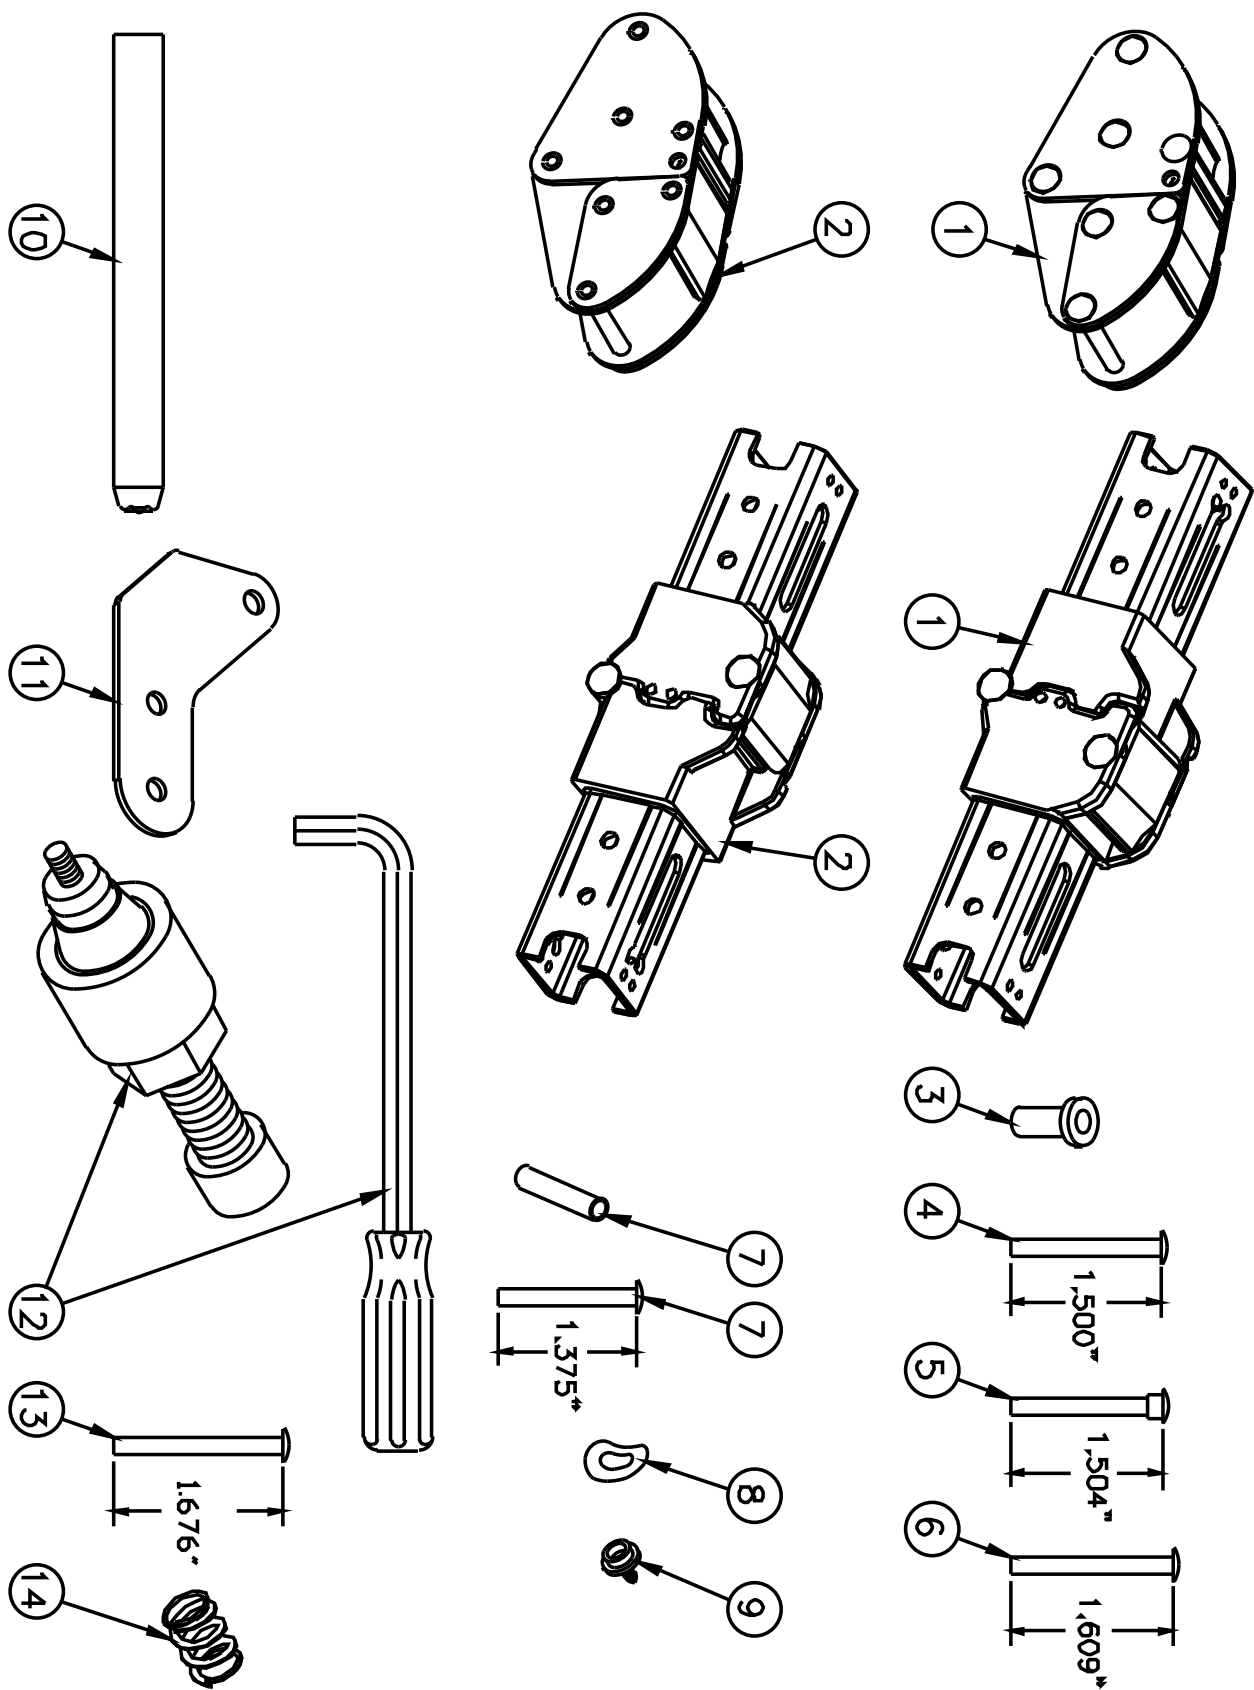

FAST-FOLD® DELUXE FRAME REPAIR KIT

Portable and
Wall Screens

FAST-FOLD® DELUXE FRAME REPAIR KIT

Item No.	Da-Lite Part No.	Description	Quantity Required	List Price Each
1	89877	Right latch assy., used on frame and legs (Prior to 6/08)	5	\$11.20
	36234	Right hinge/latch assy., used on frame and legs	5	11.20
2	89876	Left latch assy., used on frame and legs (Prior to 6/08)	5	11.20
	36240	Left hinge/latch assy., used on frame and legs	5	11.20
3	47473	Rivnut, steel 5/16-18 long - used on frame for the speedy cranks	10	2.70
4	88801	Rivet, .187 x 1.500" long - used to mount corner hinge plate to frame	8	0.68
5	88901	Rivet, shoulder .238 x 1.504" long - mounts to frame to hook Dressup hardware	10	0.46
6	88802	Rivet, .186 x 1.609" long - used for corner hinge plate assy.	4	0.36
7	94079	Rivet, .200 x 1.676" long - used to mount latch assy. to frame (Prior to 6/08)	40	0.56
	44830	Rivet, .187 x 1.375" long - used to mount latch assy. to frame	40	0.24
8	44812	Spring washer - used in corner hinge plate assy., beneath corner hinge plates	10	0.32
9	47441	Snap stud - mounts to frame to snap fabric onto frame	20	0.58
10	47206	Rivet setting tool.	1	87.20
11	91029PL	Corner hinge plate - used to join frame corner	10	0.68
12	47207	Rivnut tool.	1	181.00
13	88807	Spacer, .250OD x .194ID x 1.25" long - used in latch assy. (Prior to 6/08)	10	1.26
14	88806	Spring - used in latch assy., beneath the blue latch (Prior to 6/08)	20	0.68
	For complete Deluxe Frame repair kit, order as follows:			
	89875	Fast-Fold Deluxe Frame Repair Kit (Prior to 6/08) (includes #1-14)	1	476.00
	36975	Fast-Fold Deluxe Frame Repair Kit (6/08) (includes #1-12)	1	476.00