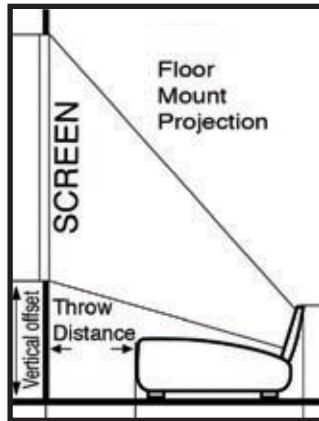

Call Dukane: 866.280.4298

Toll-free: 888-245-1966 • Web: www.dukane.com/av
Fax: 630-584-5156 • E-mail: avsales@dukane.com

IMAGEPRO 8104HW ULTRA SHORT THROW LCD PROJECTOR

Back Panel Connections

FEATURES

- Ultra Short (4 to 15 inch) throw distance
- WXGA (1280 x 800)
- 2500 ANSI lumens
- Contrast of 2,000 to 1
- Large hybrid filter, 4000 hours
- Monitor Loopthrough
- Built-In Anti-theft security
- 10W audio out
- Wall, Ceiling or floor mount
- New easy wall arm mounting
- No shadow /No glare
- Perfect Fit 2 for easy setup
- Mic input and audio pass-through in stand-by mode

8104HW aspect ratio 16:10

Screen Diagonal	Screen Width	Throw Distance	Vertical Offset
Inches	Inches	Inches	Inches
60	51	4.7	11.6
70	60	7.4	13.1
80	68	10.1	14.5
90	76	12.8	16.0
100	85	15.4	17.5

THE ALL NEW
DUKANE
Education. Presentation. Inspiration.