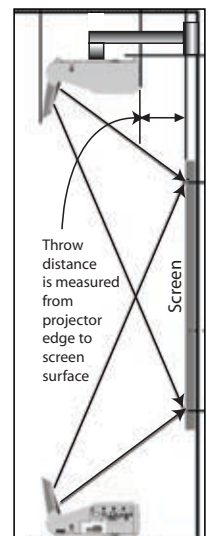

WALL MOUNT

FLOOR MOUNT

THE ALL NEW
DUKANE
Education. Presentation. Inspiration.

Convey
SOLUTIONS

Convey by Dukane delivers control of classroom audio visual assets in sync with our Convey AClick Student Response System. Experience tomorrow's classroom today with Convey. Visit www.conveyclassrooms.com.

Call Dukane: 866.280.4298

Toll-free: 888-245-1966 • Web: www.dukane.com/av
Fax: 630-584-5156 • E-mail: avsales@dukane.com