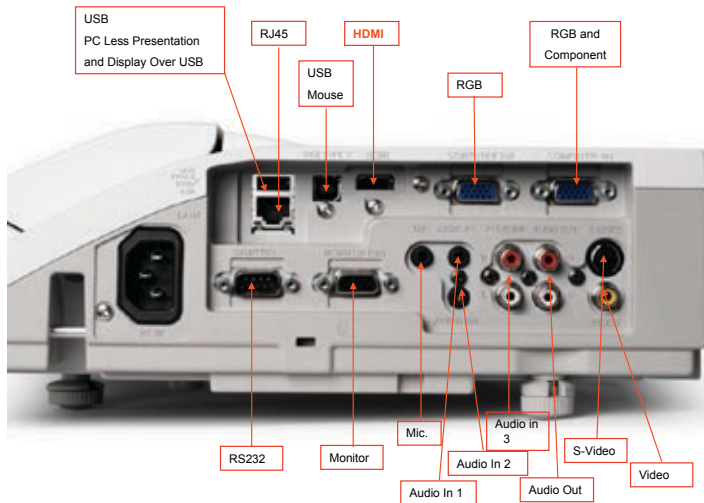

Microphone Input

There is a dedicated microphone jack that even works in standby mode

The ImagePro 8104HW features a short throw distance to allow placement where the user shadow does not appear.

FEATURES

- 2500 Lumens Brightness
- WXGA Resolution, 1280 x 800
- Large 4000 HOUR hybrid filter with side access
- Ultra short 4 to 15 inch throw distance
- HDMI input (digital input)
- Built-in Anti-theft security
- Mic input and 10Watt audio out
- No shadow/No glare/Perfect Fit 2 easy adjustment
- PC less presentation via USB port

WALL MOUNT

FLOOR MOUNT

THE ALL NEW
DUKANE
Education. Presentation. Inspiration.

 **Convey**
SOLUTIONS

Convey by Dukane delivers control of classroom audio visual assets in sync with our Convey AClick Student Response System. Experience tomorrow's classroom today with Convey. Visit www.conveyclassrooms.com.

Call Dukane: 866.280.4298

Toll-free: 888-245-1966 • Web: www.dukane.com/av
Fax: 630-584-5156 • E-mail: avsales@dukane.com

IMAGEPRO 8104HW ULTRA SHORT THROW LCD PROJECTOR

Back Panel Connections

FEATURES

- Ultra Short (4 to 15 inch) throw distance
- WXGA (1280 x 800)
- 2500 ANSI lumens
- Contrast of 2,000 to 1
- Large hybrid filter, 4000 hours
- Monitor Loopthrough
- Built-In Anti-theft security
- 10W audio out
- Wall, Ceiling or floor mount
- New easy wall arm mounting
- No shadow /No glare
- Perfect Fit 2 for easy setup
- Mic input and audio pass-through in stand-by mode