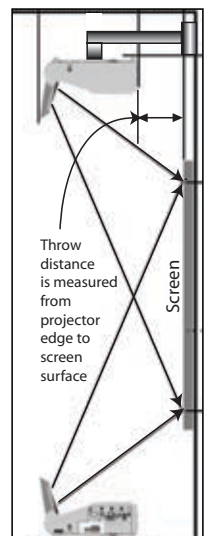

WALL MOUNT

FLOOR MOUNT

THE ALL NEW
DUKANE
Education. Presentation. Inspiration.

Convey
SOLUTIONS

Convey by Dukane delivers control of classroom audio visual assets in sync with our Convey AClick Student Response System. Experience tomorrow's classroom today with Convey. Visit www.conveyclassrooms.com.

Call Dukane: 866.280.4298

Toll-free: 888-245-1966 • Web: www.dukane.com/av
Fax: 630-584-5156 • E-mail: avsales@dukane.com