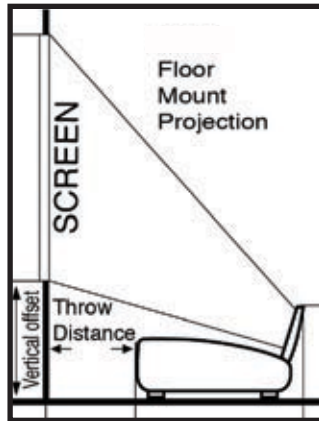

Call Dukane: 866.280.4298

Toll-free: 888-245-1966 • Web: www.dukane.com/av
Fax: 630-584-5156 • E-mail: avsales@dukane.com

IMAGEPRO 8105H ULTRA SHORT THROW LCD PROJECTOR

Back Panel Connections

FEATURES

- Ultra Short (4 to 15 inch) throw distance
- XGA (1024 x 768)
- 2200 ANSI lumens
- Contrast of 2,000 to 1
- Large hybrid filter, 4000 hours
- Monitor Loopthrough
- Built-In Anti-theft security
- 10W audio out
- Wall, Ceiling or floor mount
- New easy wall arm mounting
- No shadow /No glare
- Perfect Fit 2 for easy setup
- Mic input and audio pass-through in stand-by mode

8105H aspect ratio 4:3

Screen Diagonal	Screen Width	Throw Distance	Vertical Offset
Inches	Inches	Inches	Inches
60	48	3.8	11.1
70	56	6.3	12.5
80	64	8.9	13.9
90	72	11.4	15.2
100	80	13.9	16.9

THE ALL NEW
DUKANE
Education. Presentation. Inspiration.