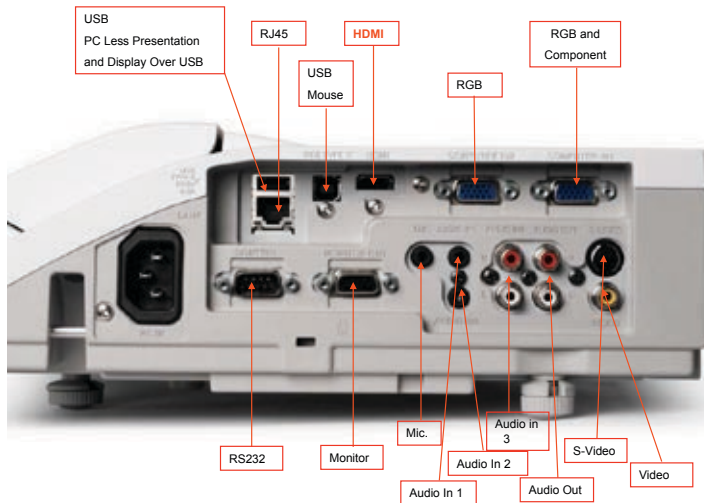

Microphone Input

There is a dedicated microphone jack that even works in standby mode

The ImagePro 8105H features a short throw distance to allow placement where the user shadow does not appear.

FEATURES

- 2200 Lumens Brightness
- XGA Resolution, 1024 x 768
- Large 4000 HOUR hybrid filter with side access
- Ultra short 4 to 15 inch throw distance
- HDMI input (digital input)
- Built-in Anti-theft security
- Mic input and 10Watt audio out
- No shadow/No glare/Perfect Fit 2 easy adjustment
- PC less presentation via USB port

WALL MOUNT

FLOOR MOUNT

THE ALL NEW
DUKANE
Education. Presentation. Inspiration.

 **Convey**
SOLUTIONS

Convey by Dukane delivers control of classroom audio visual assets in sync with our Convey AClick Student Response System. Experience tomorrow's classroom today with Convey. Visit www.conveyclassrooms.com.

Call Dukane: 866.280.4298

Toll-free: 888-245-1966 • Web: www.dukane.com/av
Fax: 630-584-5156 • E-mail: avsales@dukane.com

IMAGEPRO 8105H ULTRA SHORT THROW LCD PROJECTOR

Back Panel Connections

FEATURES

- Ultra Short (4 to 15 inch) throw distance
- XGA (1024 x 768)
- 2200 ANSI lumens
- Contrast of 2,000 to 1
- Large hybrid filter, 4000 hours
- Monitor Loopthrough
- Built-In Anti-theft security
- 10W audio out
- Wall, Ceiling or floor mount
- New easy wall arm mounting
- No shadow /No glare
- Perfect Fit 2 for easy setup
- Mic input and audio pass-through in stand-by mode