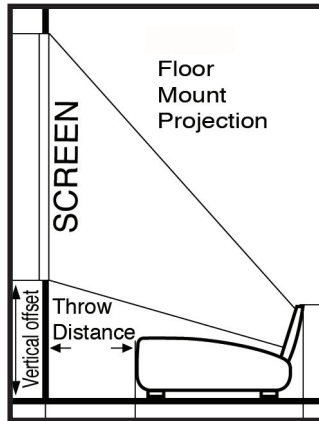

FEATURES

- Ultra Short (4 to 15 inch) throw distance
- XGA (1024 x 768)
- 3000 ANSI lumens
- Contrast of 2,000 to 1
- Large hybrid filter, 4000 hours
- Monitor Loopthrough
- Built-In Anti-theft security
- 10W audio out
- Wall, Ceiling or floor mount
- New easy wall arm mounting
- No shadow /No glare
- Perfect Fit 2 for easy setup
- Mic input and audio pass-through in stand-by mode