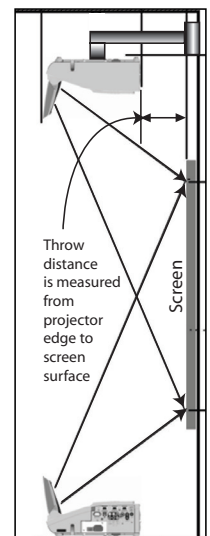

WALL MOUNT

FLOOR MOUNT

THE ALL NEW
DUKANE
Education. Presentation. Inspiration.

The logo for Convey SOLUTIONS, featuring a stylized globe icon to the left of the word 'Convey' in a large, bold, blue font, with 'SOLUTIONS' in a smaller, green font below it.

Convey by Dukane delivers control of classroom audio visual assets in sync with our Convey AClick Student Response System. Experience tomorrow's classroom today with Convey. Visit www.conveyclassrooms.com.

Call Dukane: 866.280.4298

Toll-free: 888-245-1966 • Web: www.dukane.com/av
Fax: 630-584-5156 • E-mail: avsales@dukane.com