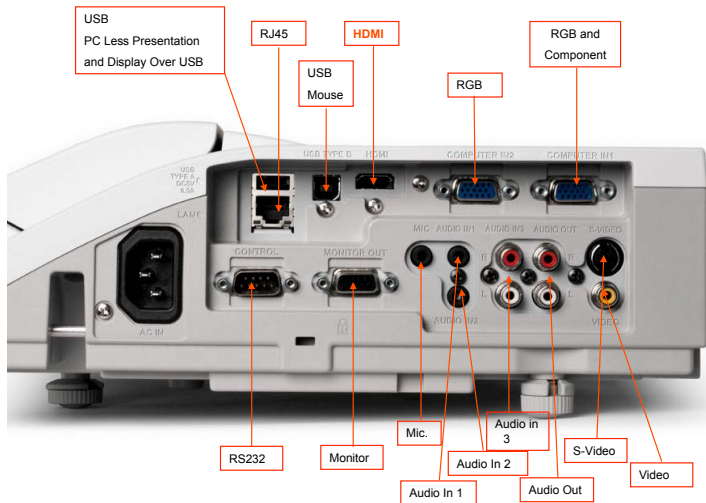

### FEATURES

- Ultra Short (4 to 15 inch) throw distance
- XGA (1024 x 768)
- 3000 ANSI lumens
- Contrast of 2,000 to 1
- Large hybrid filter, 4000 hours
- Monitor Loopthrough
- Built-In Anti-theft security
- 10W audio out
- Wall, Ceiling or floor mount
- New easy wall arm mounting
- No shadow /No glare
- Perfect Fit 2 for easy setup
- Mic input and audio pass-through in stand-by mode