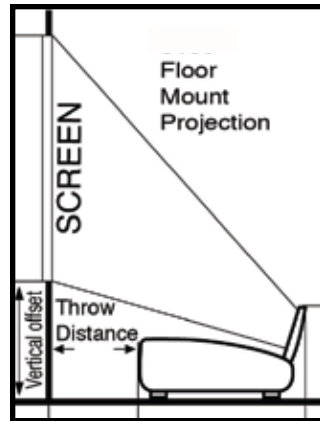

The Interactive 8107HWI features a short throw distance to allow placement where the user shadow does not appear, plus NEW dual sensor interactive operation.

Interactive Pen

FEATURES

- 2500 Lumens Brightness
- WXGA Resolution, 1280 x 800
- Large 4000 HOUR hybrid filter with side access
- Ultra short 4 to 15 inch throw distance
- HDMI input (digital input)
- Interactive operation with a dual sensing pen and dynamic software.
- Mic input and 10Watt audio out
- No shadow/No glare/Perfect Fit 2 easy adjustment
- PC less presentation via USB port

WALL MOUNT

FLOOR MOUNT

THE ALL NEW
DUKANE
Education. Presentation. Inspiration.

Toll-free: 888-245-1966 • Web: www.dukane.com/av
Fax: 630-584-5156 • E-mail: avsales@dukane.com

Interactive 8107HWI ULTRA SHORT THROW LCD PROJECTOR

Back Panel Connections

FEATURES

- Ultra Short (4 to 15 inch) throw distance
- WXGA (1280 x 800)
- 2500 ANSI lumens
- Contrast of 2,000 to 1
- Large hybrid filter, 4000 hours
- Built-In Anti-theft security
- 10W audio out
- Wall, Ceiling or floor mount
- New easy wall arm mounting
- No shadow /No glare
- Perfect Fit 2 for easy setup
- Mic input and audio pass-through in standby mode
- Interactive operation with both IR and Ultrasonic pen sensor technology for super fast response and no dead spots. Pen provides left and right click capability.

8107HWI aspect ratio 16:10

Screen Diagonal	Screen Width	Throw Distance	Vertical Offset
Inches	Inches	Inches	Inches
60	51	4.7	11.6
70	60	7.4	13.1
80	68	10.1	14.5
90	76	12.8	16.0
100	85	15.4	17.5

THE ALL NEW
DUKANE
Education. Presentation. Inspiration.