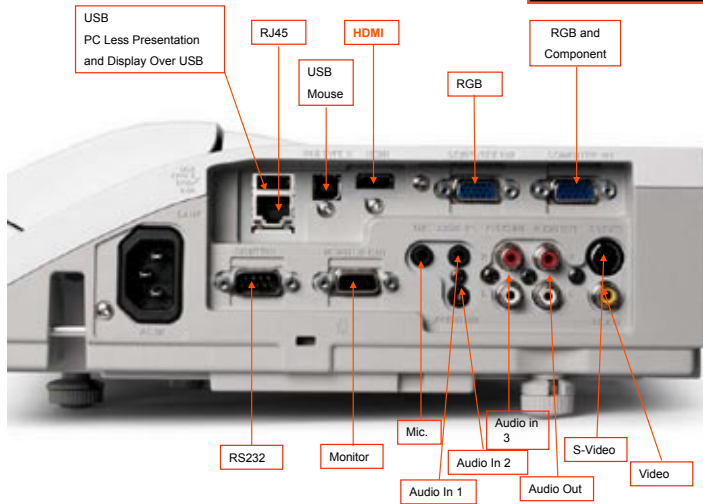

Input Source Naming

Users can name sources in simple language instead of factory default name

Microphone Input

The 8107HWI provides a dedicated microphone jack that even works in standby mode

HDMI

With signals transferred completely in the digital domain, your presentations are assured of the highest image quality.

The Interactive 8107HWI features a short throw distance to allow placement where the user shadow does not appear, plus NEW dual sensor interactive operation.

Interactive Pen

FEATURES

- 2500 Lumens Brightness
- WXGA Resolution, 1280 x 800
- Large 4000 HOUR hybrid filter with side access
- Ultra short 4 to 15 inch throw distance
- HDMI input (digital input)
- Interactive operation with a dual sensing pen and dynamic software.
- Mic input and 10Watt audio out
- No shadow/No glare/Perfect Fit 2 easy adjustment
- PC less presentation via USB port

Back Panel Connections

FEATURES

- Ultra Short (4 to 15 inch) throw distance
- WXGA (1280 x 800)
- 2500 ANSI lumens
- Contrast of 2,000 to 1
- Large hybrid filter, 4000 hours
- Built-In Anti-theft security
- 10W audio out
- Wall, Ceiling or floor mount
- New easy wall arm mounting
- No shadow /No glare
- Perfect Fit 2 for easy setup
- Mic input and audio pass-through in standby mode
- Interactive operation with both IR and Ultrasonic pen sensor technology for super fast response and no dead spots. Pen provides left and right click capability.