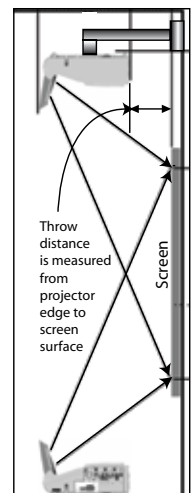

WALL MOUNT

FLOOR MOUNT

THE ALL NEW
DUKANE
Education. Presentation. Inspiration.

Toll-free: 888-245-1966 • Web: www.dukane.com/av
Fax: 630-584-5156 • E-mail: avsales@dukane.com