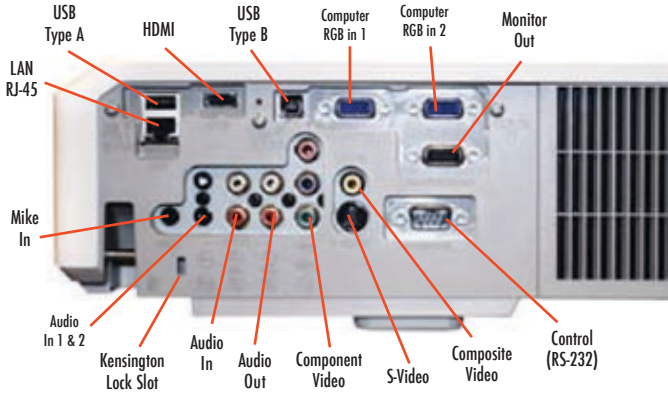

ImagePro 8755K-RJ Portable LCD projector

Back Panel

Connections

Key features:

- XGA (1024 x 768) resolution
- 2200 ANSI lumens of brightness
- HDMI input
- Easy maintenance in ceiling mount with lamp access on top & 5000 hour filter with front access
- Monitor loophrough & remote mouse control
- New Microphone Input
- PC less operation vis USB memory device
- 500:1 Contrast
- Audio passthrough for sound when projector is off
- 16 Watt audio output
- 3000/6000 hour lamp life
- Lock slot, security bar and transition detector
- Five Year Warranty and One Year Peace of Mind Service

8755K-RJ Projection Table

Image Size 4:3		Throw Distance	
Diagonal	Width	Min.	Max.
Inches	Inches	Feet	Feet
30	24	2.8	3.4
60	48	5.8	7.0
80	64	7.8	9.3
100	80	9.8	11.7
120	96	11.7	14.1
150	120	14.7	17.6
200	160	19.5	23.5
300	240	29.3	35.3

Throw Ratio (distance to width) 1.46 to 1.75

Audio Visual Products
2900 Dukane Drive
St. Charles, Illinois 60174
Toll-free: 866.280.4298
Fax: 630-584-5156
E-mail: avsales@dukane.com
Web: www.dukane.com/av

ImagePro is a registered trademark of Dukane Corporation

#10-00016-00

Specifications

Image Element	0.63" polysilicon active-matrix TFT x3
Brightness	2200 ANSI lumens (1900 lumens in Eco Mode)
Resolution	1024 x 768 pixels (H X V), XGA
Contrast	500:1
Scanning Frequency	fh 15 -106 kHz, fv 50-120 Hz
Lens	Manual zoom (F2.3 - 2.5), 1.2X
Lens Throw Ratio	1.46 - 1.75:1 throw distance to image width
Keystone Correction	Digital, vertical +/-30 deg
Aspect Ratio	4:3, 16:9 selectable
Computer	SVGA, VGA, XGA, SXGA, UXGA
Compatibility	MAC13" and MAC16"
Video Compatibility	NTSC, NTSC4.43, PAL, SECAM, PAL-M, PAL-N, Component Video, HDTV (1080i/p, 720p, 576i, 480i/p)
Image Control	Freeze function, electronic magnification and pan
Mouse Control	Using USB
Projection Modes	Front/rear/ceiling
Color Reproduction	24 bit (16.7 million)
PC less presentations	USB-A storage device slot
Lamp	210W UHP
Lamp Life	3000 hours (typical) 6000 hours (Eco mode)
Audio Output	2 speakers 16 watt combined
Throw Distance	34" to 423"
Screen Size, diagonal	30" to 300"
Inputs, Video	(1) Component, RCA x 3 (1) S-video, Mini DIN 4-pin (1) Composite video, RCA x 1
Inputs, Computer	(2) RGB, 15 pin D-sub
Input Digital	(1) HDMI
Inputs, Audio	(2) Stereo mini jack: for PC 1&2 (1) RCA x 2 (for video)
Input from Mic	3.5mm Mini Audio
Outputs, Audio	(1) RCA x 2, adjustable
Outputs, Monitor	RGB, 15 pin D-sub
Outputs, Control	RS-232, 9 pin D-sub USB Type B (Mouse control)
LAN Network Operation	RJ-45
Security	Kensington lock slot & Security Bar
Fan Level	35dB, ultra quiet; 29dB Eco Mode
Closed Caption	CC1, CC2, CC3, CC4, T1,T2,T3,T4
Operating Temperature	41-95 deg F
Power	AC 100-120V, AC 220-240V 50/60 Hz, 330 watt, >1W standby
Size (WxHxD)	12.5" x 3.9" x 11.3"
Weight	7.9 lbs.
Shipping Weight	14 lbs.
Carton Size	15" x 8" x 19"
Accessories Included	Remote control, batteries, power cord, RGB cable, operators manual, CD
Safety	UL/C-UL, FCC Class B
Optional Accessories	Lamp 456-8755J Ceiling Mount, Universal; RPM-U Filter; MU06481