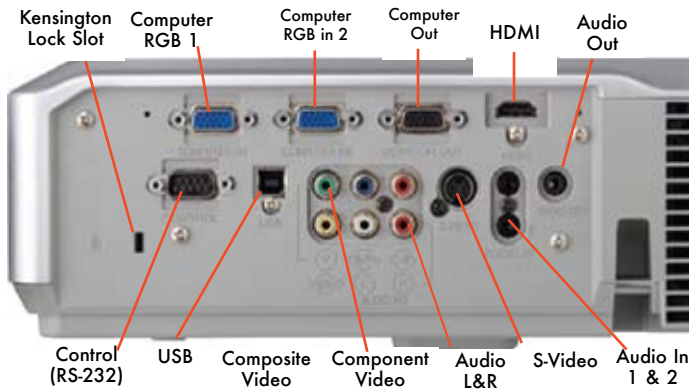

ImagePro 8917H

Portable LCD projector

Back Panel

Connections

Key features:

- WXGA (1280 x 800) resolution
- 3000 ANSI lumens of brightness
- New 16 to 10 format
- Easy maintenance in ceiling mount with lamp access on top & 2000 hour filter with side access
- Monitor loopthrough & remote mouse control
- Powerful 10W Speaker
- Built-In Anti-theft security, Transition detector
- Audio passthrough for sound when projector is off
- Auto Vertical keystone correction
- HDTV ready, HDMI input
- Lock slot, security bar and transition detector
- Five Year Warranty and One Year Peace of Mind