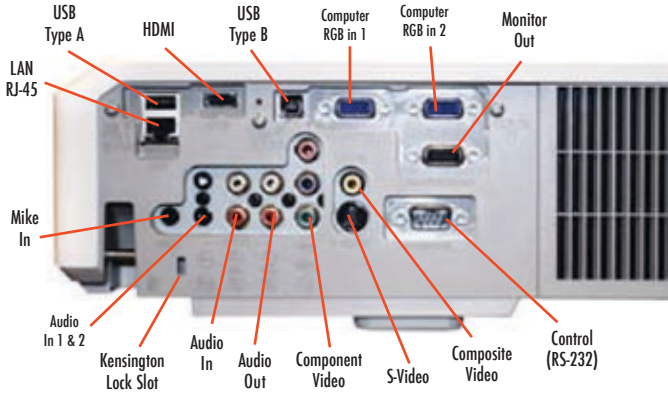

### Key features:

- WXGA (1280 x 800) resolution Wide XGA
- 3000 ANSI lumens of brightness
- HDMI input
- Easy maintenance in ceiling mount with lamp access on top & 5000 hour filter with front access
- Monitor loophrough & remote mouse control
- New Microphone Input
- PC less operation vis USB memory
- 2000:1 contrast with Active Iris
- Audio passthrough for sound when projector is off
- 16 Watt audio output
- 3000/6000 hour lamp life
- Lock slot, security bar and transition detector
- Five Year Warranty and One Year Peace of Mind Service