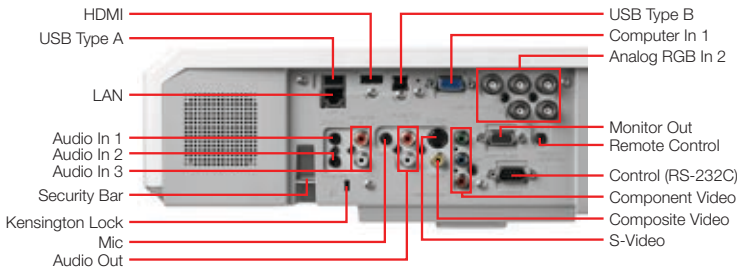

Call Dukane: 866.280.4298

Toll-free: 888-245-1966 • Web: www.dukane.com/av
Fax: 630-584-5156 • E-mail: avsales@dukane.com

ImagePro 8957HW-RJ Portable LCD projector

Back Panel

Connections

Key features:

- WXGA (1280 x 800) native resolution (16:10 aspect ratio)
- 4000 ANSI lumens of brightness
- Stackable for two times the light output
- HDMI input
- Easy maintenance in ceiling mount with lamp access on top & 5000 hour filter with front access
- Horizontal and Vertical lens shift
- Monitor loophrough & remote mouse control
- Microphone Input with amplifier
- PC less operation vis USB memory device
- 2000:1 Contrast
- Audio passthrough for sound when projector is off
- 16 Watt audio output
- 3000/5000 hour lamp life
- Lock slot, security bar and transition detector
- Five Year Warranty and One Year Peace of Mind Service