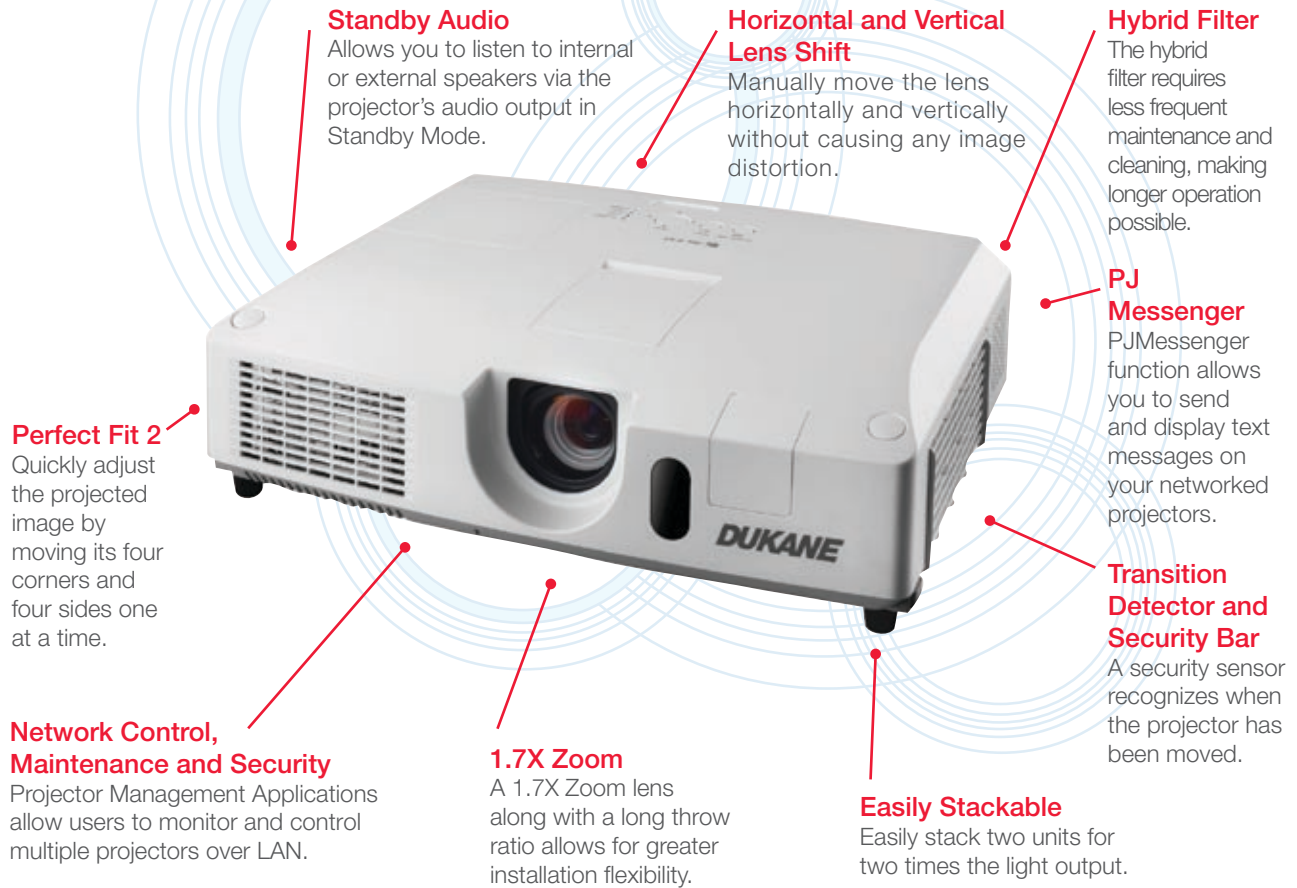

8957HW-RJ

ImagePro 8957HW-RJ Advanced, Versatile LCD Projector

Features – Special University Feature Group

- 4000 Lumens Brightness
- WXGA (1280 x 800) Resolution
- Lamp access on top
- High performance (5000 HR) hybrid filter with easy access
- Special 16 Watt audio output
- New Microphone Input
- New 3000/5000 hour lamp
- Built-in Anti-theft security
- Audio "passthrough" permits use of the sound system even when projector is off
- Network (LAN) Control, Maintenance and security
- 0.5 Watt Power Saving Standby Mode
- PC less presentations from a memory card or the network
- HDMI Input
- Zoom range lens of 1.7x

Call Dukane: 866.280.4298

Toll-free: 888-245-1966 • Web: www.dukane.com/av
Fax: 630-584-5156 • E-mail: avsales@dukane.com

ImagePro 8957HW-RJ Portable LCD projector

Back Panel

Connections

Key features:

- WXGA (1280 x 800) native resolution (16:10 aspect ratio)
- 4000 ANSI lumens of brightness
- Stackable for two times the light output
- HDMI input
- Easy maintenance in ceiling mount with lamp access on top & 5000 hour filter with front access
- Horizontal and Vertical lens shift
- Monitor loophrough & remote mouse control
- Microphone Input with amplifier
- PC less operation vis USB memory device
- 2000:1 Contrast
- Audio passthrough for sound when projector is off
- 16 Watt audio output
- 3000/5000 hour lamp life
- Lock slot, security bar and transition detector
- Five Year Warranty and One Year Peace of Mind Service