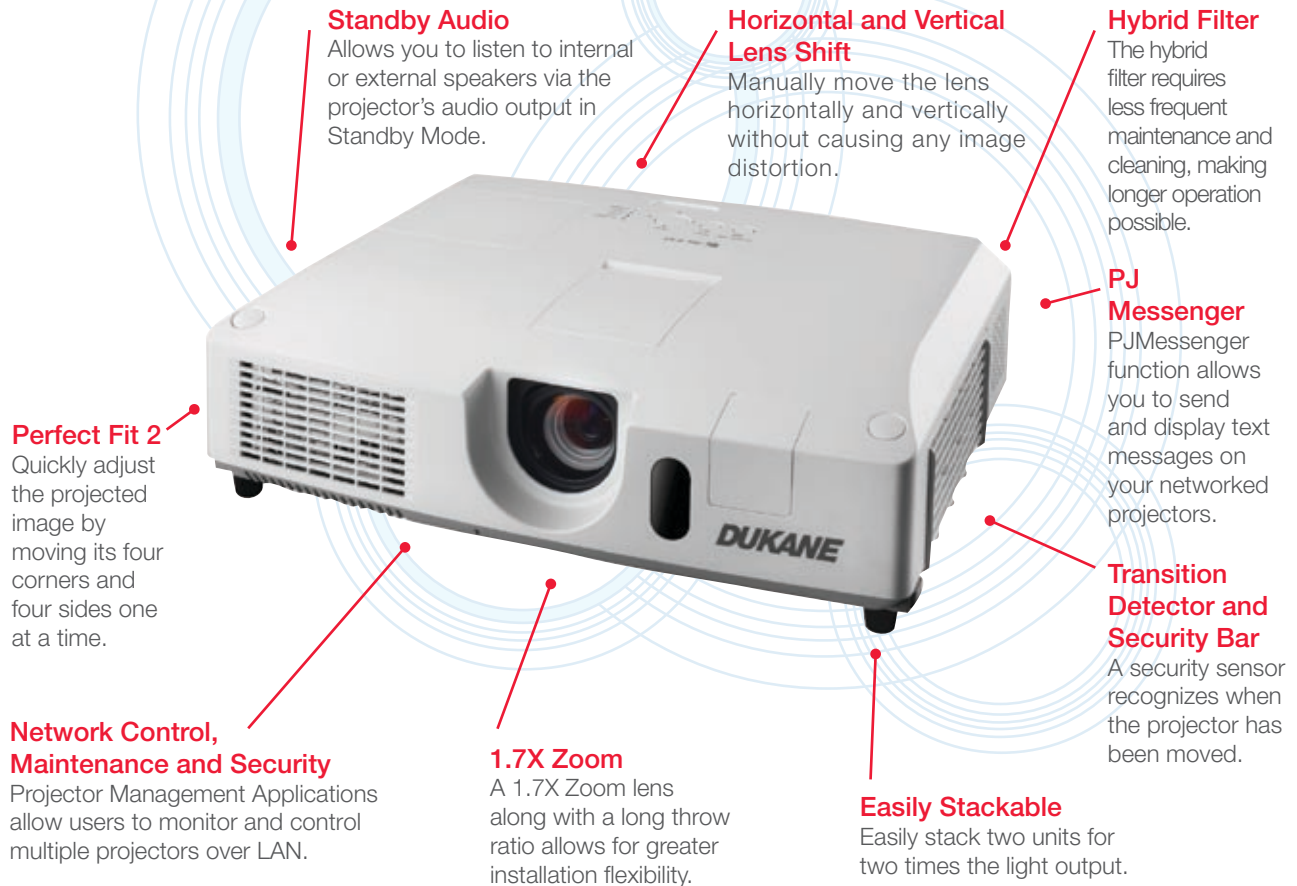

8957HW-RJ

ImagePro 8957HW-RJ Advanced, Versatile LCD Projector

Features – Special University Feature Group

- 4000 Lumens Brightness
- WXGA (1280 x 800) Resolution
- Lamp access on top
- High performance (5000 HR) hybrid filter with easy access
- Special 16 Watt audio output
- New Microphone Input
- New 3000/5000 hour lamp
- Built-in Anti-theft security
- Audio "passthrough" permits use of the sound system even when projector is off
- Network (LAN) Control, Maintenance and security
- 0.5 Watt Power Saving Standby Mode
- PC less presentations from a memory card or the network
- HDMI Input
- Zoom range lens of 1.7x

Call Dukane: 866.280.4298

Toll-free: 888-245-1966 • Web: www.dukane.com/av
Fax: 630-584-5156 • E-mail: avsales@dukane.com

ImagePro 8957HW-RJ Portable LCD projector

Back Panel

Connections

Key features:

- WXGA (1280 x 800) native resolution (16:10 aspect ratio)
- 4000 ANSI lumens of brightness
- Stackable for two times the light output
- HDMI input
- Easy maintenance in ceiling mount with lamp access on top & 5000 hour filter with front access
- Horizontal and Vertical lens shift
- Monitor loophthrough & remote mouse control
- Microphone Input with amplifier
- PC less operation vis USB memory device
- 2000:1 Contrast
- Audio passthrough for sound when projector is off
- 16 Watt audio output
- 3000/5000 hour lamp life
- Lock slot, security bar and transition detector
- Five Year Warranty and One Year Peace of Mind Service