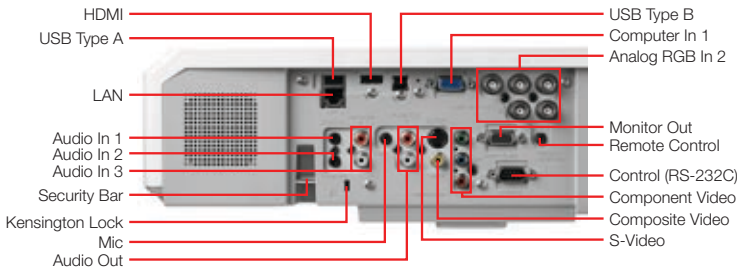

Call Dukane: 866.280.4298

Toll-free: 888-245-1966 • Web: www.dukane.com/av
Fax: 630-584-5156 • E-mail: avsales@dukane.com

ImagePro 8957HW-RJ Portable LCD projector

Back Panel

Connections

Key features:

- WXGA (1280 x 800) native resolution (16:10 aspect ratio)
- 4000 ANSI lumens of brightness
- Stackable for two times the light output
- HDMI input
- Easy maintenance in ceiling mount with lamp access on top & 5000 hour filter with front access
- Horizontal and Vertical lens shift
- Monitor loophthrough & remote mouse control
- Microphone Input with amplifier
- PC less operation vis USB memory device
- 2000:1 Contrast
- Audio passthrough for sound when projector is off
- 16 Watt audio output
- 3000/5000 hour lamp life
- Lock slot, security bar and transition detector
- Five Year Warranty and One Year Peace of Mind Service