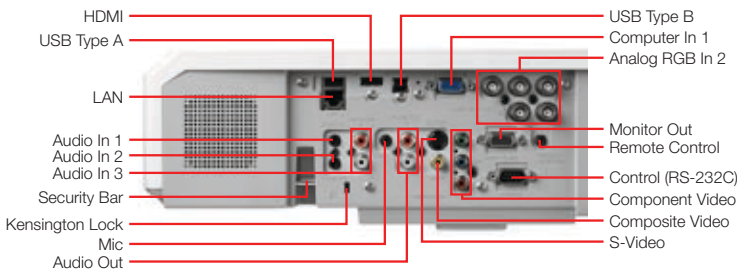

Call Dukane: 866.280.4298

Toll-free: 866-280-4298 • Web: www.dukane.com/av
Fax: 630-584-5156 • E-mail: avsales@dukane.com

ImagePro 8958H-RJ Portable LCD projector

Back Panel

Connections

Key features:

- XGA (1024 x 768) resolution
- 4000 ANSI lumens of brightness
- Stackable for two times the light output
- HDMI input
- Easy maintenance in ceiling mount with lamp access on top & 5000 hour filter with front access
- Horizontal and Vertical lens shift
- Monitor loophrough & remote mouse control
- Microphone Input with amplifier
- PC less operation vis USB memory device
- 2000:1 Contrast
- Audio passthrough for sound when projector is off
- 16 Watt audio output
- 3000/5000 hour lamp life
- Lock slot, security bar and transition detector
- Five Year Warranty and One Year Peace of Mind Service