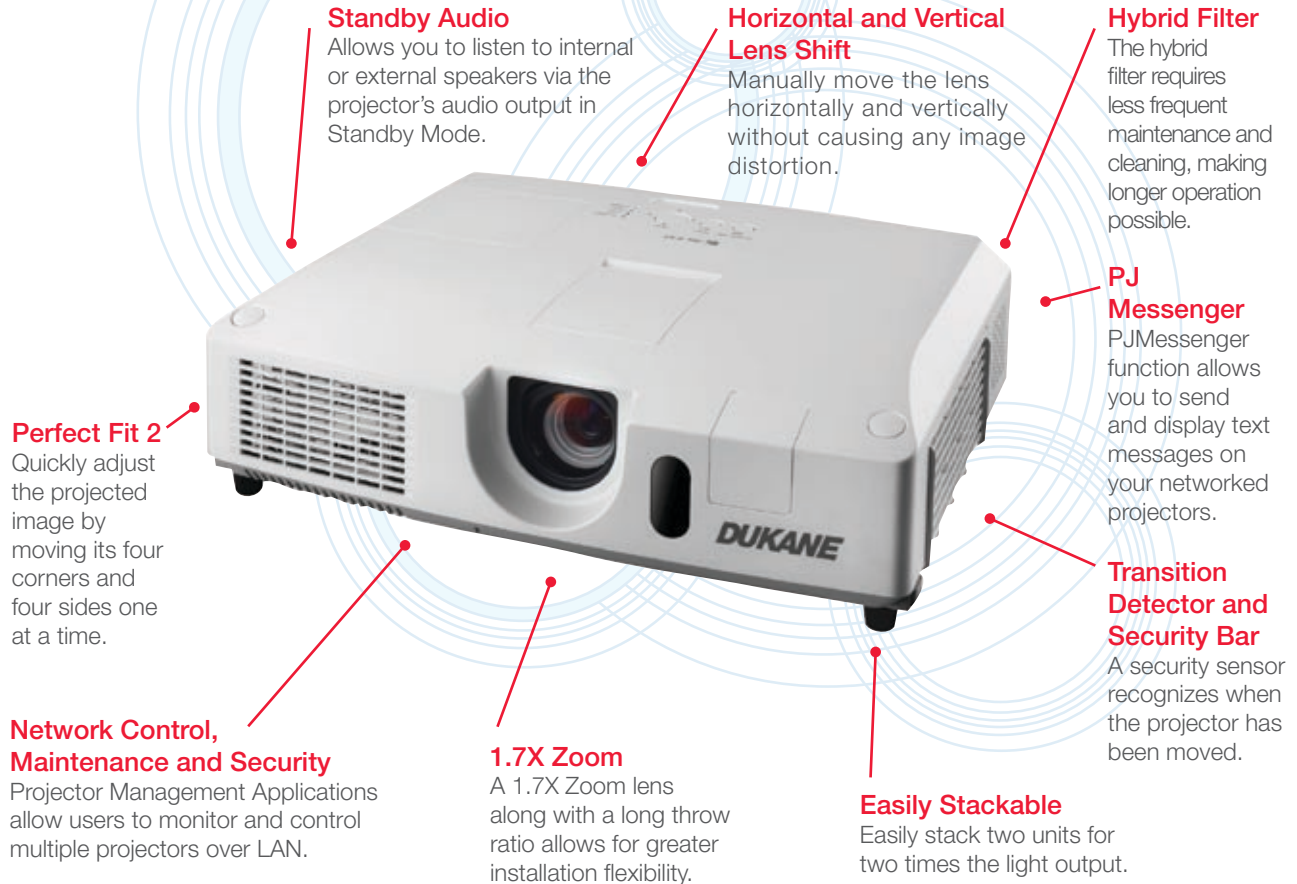

8958H-RJ

ImagePro 8958H-RJ Advanced, Versatile LCD Projector

Features – Special University Feature Group

- 4000 Lumens Brightness
- XGA Resolution
- Lamp access on top
- High performance (5000 HR) hybrid filter with easy access
- Special 16 Watt audio output
- New Microphone Input
- New 3000/5000 hour lamp
- Built-in Anti-theft security
- Audio "passthrough" permits use of the sound system even when projector is off
- Network (LAN) Control, Maintenance and security
- 0.5 Watt Power Saving Standby Mode
- PC less presentations from a memory card or the network
- HDMI Input
- Zoom range lens of 1.7x

Call Dukane: 866.280.4298

Toll-free: 866-280-4298 • Web: www.dukane.com/av
Fax: 630-584-5156 • E-mail: avsales@dukane.com

ImagePro 8958H-RJ Portable LCD projector

Back Panel

Connections

Key features:

- XGA (1024 x 768) resolution
- 4000 ANSI lumens of brightness
- Stackable for two times the light output
- HDMI input
- Easy maintenance in ceiling mount with lamp access on top & 5000 hour filter with front access
- Horizontal and Vertical lens shift
- Monitor loophrough & remote mouse control
- Microphone Input with amplifier
- PC less operation vis USB memory device
- 2000:1 Contrast
- Audio passthrough for sound when projector is off
- 16 Watt audio output
- 3000/5000 hour lamp life
- Lock slot, security bar and transition detector
- Five Year Warranty and One Year Peace of Mind Service