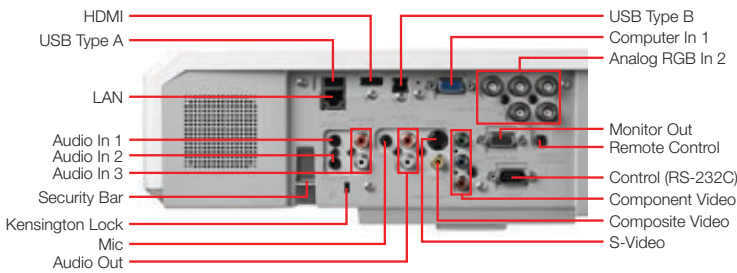

8959H-RJ

ImagePro 8959H-RJ Advanced, Versatile LCD Projector

Features – Special University Feature Group

- 5000 Lumens Brightness
- XGA Resolution
- Lamp access on top
- High performance (5000 HR) hybrid filter with easy access
- Special 16 Watt audio output
- New Microphone Input
- New 3000/5000 hour lamp
- Built-in Anti-theft security
- Audio "passthrough" permits use of the sound system even when projector is off
- Network (LAN) Control, Maintenance and security
- 0.5 Watt Power Saving Standby Mode
- PC less presentations from a memory card or the network
- HDMI Input
- Zoom range lens of 1.7x

Toll-free: 888-245-1966 • Web: www.dukane.com/av
Fax: 630-584-5156 • E-mail: avsales@dukane.com

ImagePro 8959H-RJ Portable LCD projector

Back Panel

Connections

Key features:

- XGA (1024 x 768) resolution
- 4000 ANSI lumens of brightness
- Stackable for two times the light output
- HDMI input
- Easy maintenance in ceiling mount with lamp access on top & 5000 hour filter with front access
- Horizontal and Vertical lens shift
- Monitor loophthrough & remote mouse control
- Microphone Input with amplifier
- PC less operation vis USB memory device
- 2000:1 Contrast
- Audio passthrough for sound when projector is off
- 16 Watt audio output
- 3000/5000 hour lamp life
- Lock slot, security bar and transition detector
- Five Year Warranty and One Year Peace of Mind Service