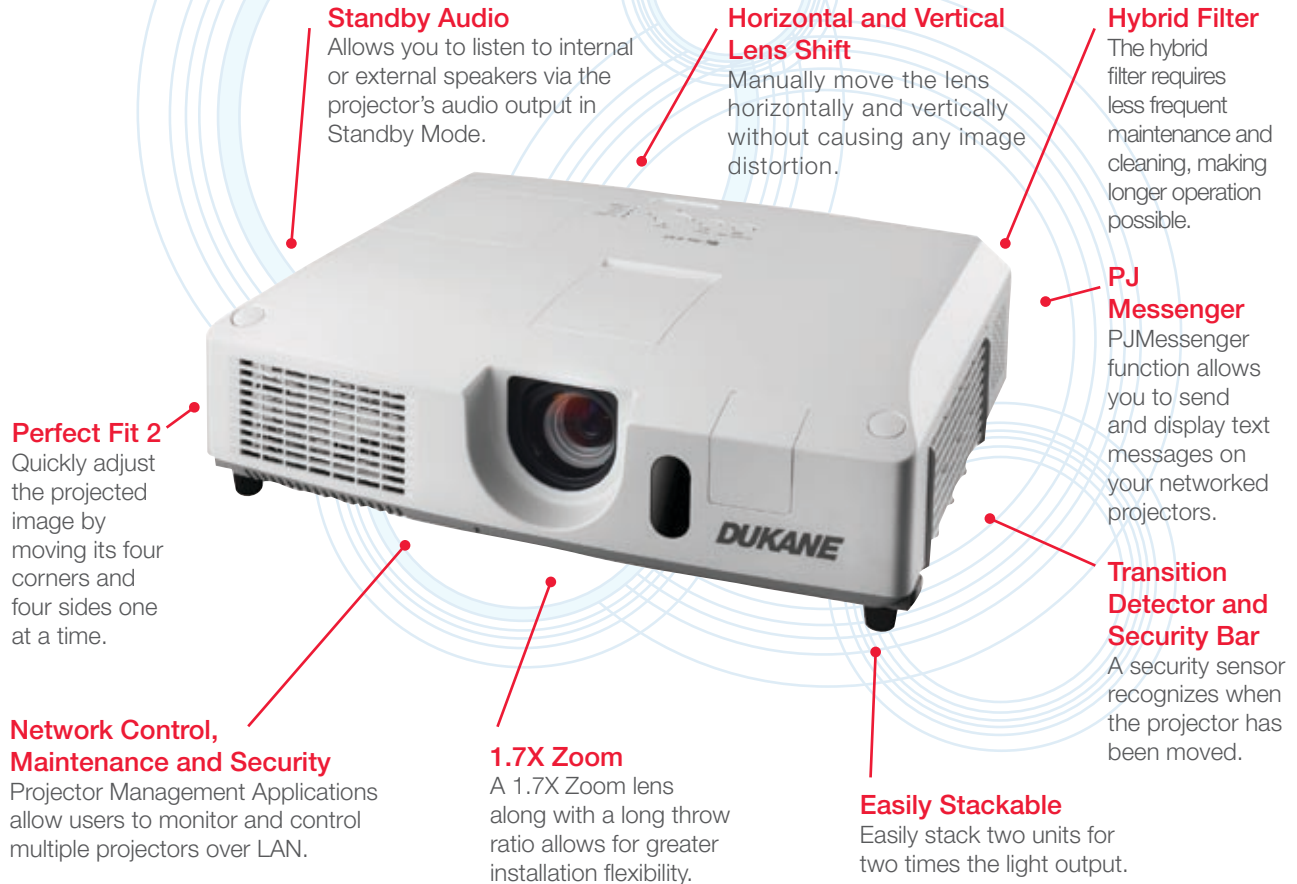

8959H-RJ

ImagePro 8959H-RJ Advanced, Versatile LCD Projector

Features – Special University Feature Group

- 5000 Lumens Brightness
- XGA Resolution
- Lamp access on top
- High performance (5000 HR) hybrid filter with easy access
- Special 16 Watt audio output
- New Microphone Input
- New 3000/5000 hour lamp
- Built-in Anti-theft security
- Audio "passthrough" permits use of the sound system even when projector is off
- Network (LAN) Control, Maintenance and security
- 0.5 Watt Power Saving Standby Mode
- PC less presentations from a memory card or the network
- HDMI Input
- Zoom range lens of 1.7x

Toll-free: 888-245-1966 • Web: www.dukane.com/av
Fax: 630-584-5156 • E-mail: avsales@dukane.com

ImagePro 8959H-RJ Portable LCD projector

Back Panel

Connections

Key features:

- XGA (1024 x 768) resolution
- 4000 ANSI lumens of brightness
- Stackable for two times the light output
- HDMI input
- Easy maintenance in ceiling mount with lamp access on top & 5000 hour filter with front access
- Horizontal and Vertical lens shift
- Monitor loophthrough & remote mouse control
- Microphone Input with amplifier
- PC less operation vis USB memory device
- 2000:1 Contrast
- Audio passthrough for sound when projector is off
- 16 Watt audio output
- 3000/5000 hour lamp life
- Lock slot, security bar and transition detector
- Five Year Warranty and One Year Peace of Mind Service