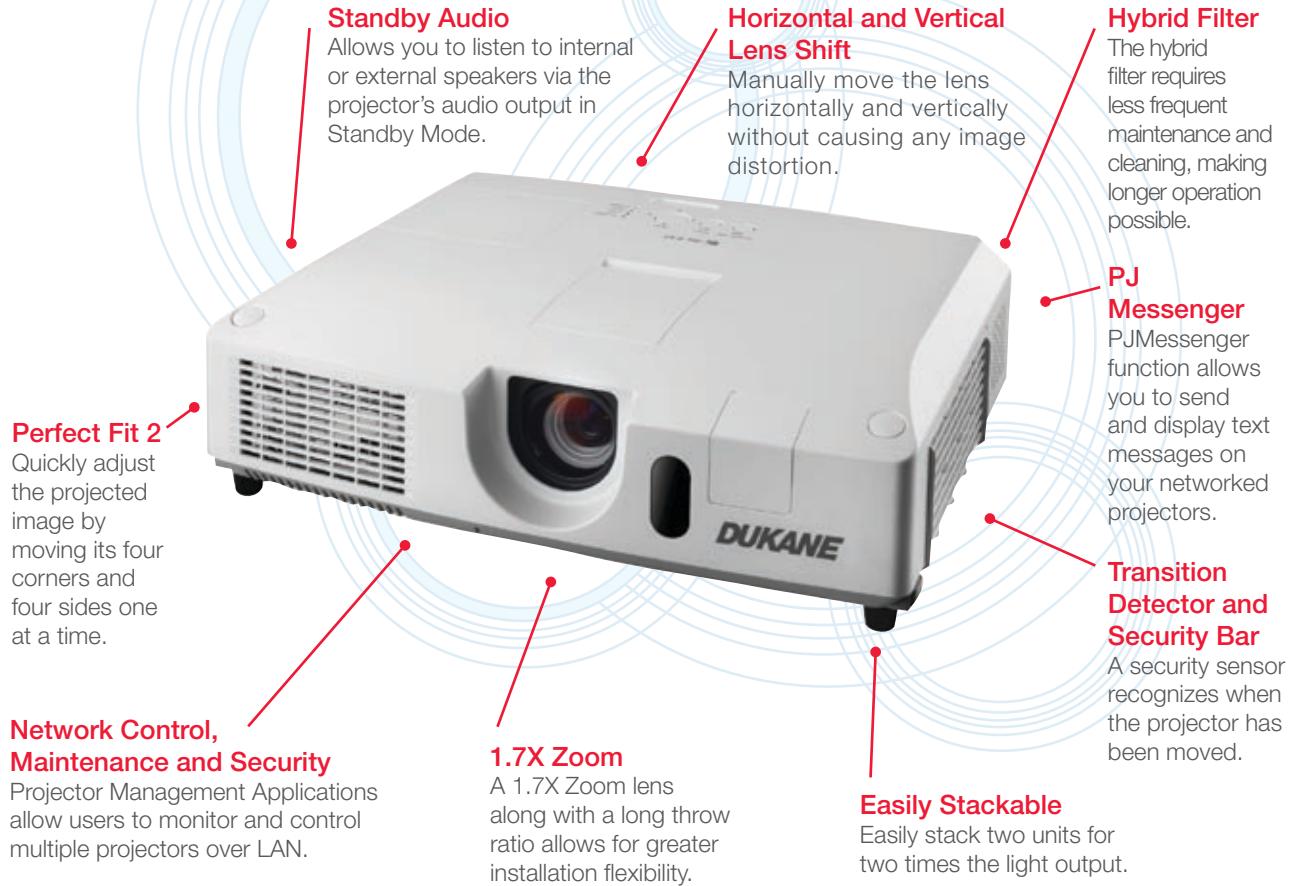

8959H-RJ

ImagePro 8959H-RJ Advanced, Versatile LCD Projector

Features – Special University Feature Group

- 5000 Lumens Brightness
- XGA Resolution
- Lamp access on top
- High performance (5000 HR) hybrid filter with easy access
- Special 16 Watt audio output
- New Microphone Input
- New 3000/5000 hour lamp
- Built-in Anti-theft security
- Audio "passthrough" permits use of the sound system even when projector is off
- Network (LAN) Control, Maintenance and security
- 0.5 Watt Power Saving Standby Mode
- PC less presentations from a memory card or the network
- HDMI Input
- Zoom range lens of 1.7x

Toll-free: 888-245-1966 • Web: www.dukane.com/av
Fax: 630-584-5156 • E-mail: avsales@dukane.com

ImagePro 8959H-RJ Portable LCD projector

Back Panel

Connections

Key features:

- XGA (1024 x 768) resolution
- 4000 ANSI lumens of brightness
- Stackable for two times the light output
- HDMI input
- Easy maintenance in ceiling mount with lamp access on top & 5000 hour filter with front access
- Horizontal and Vertical lens shift
- Monitor loophthrough & remote mouse control
- Microphone Input with amplifier
- PC less operation vis USB memory device
- 2000:1 Contrast
- Audio passthrough for sound when projector is off
- 16 Watt audio output
- 3000/5000 hour lamp life
- Lock slot, security bar and transition detector
- Five Year Warranty and One Year Peace of Mind Service