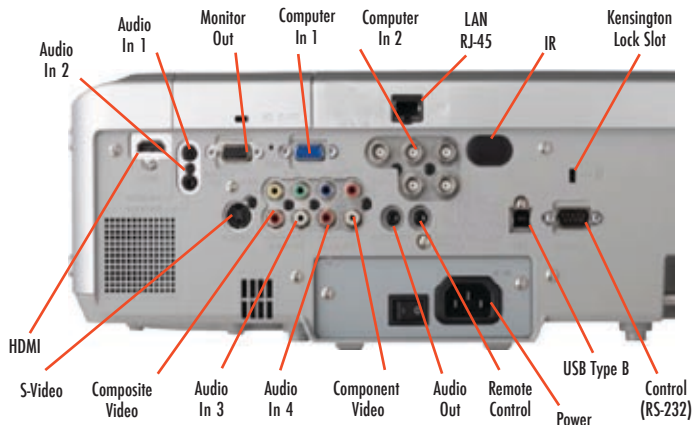

9137WU-RJ FEATURES

- 4200 lumen brightness
- WUXGA resolution (1920 X 1200) 16:10
- Network capability RJ-45 for control, maintenance and security
- Easy Lamp access on top and hybrid filter on side
- Horizontal & vertical lens shift
- Zoom lens with large 2X range
- HDTV resolution and operation, HDMI input
- Audio pass-through for sound system operation when project is "off"

Manual Horizontal and Vertical Lens Shift for Perfect Image Alignment

THE ALL NEW
DUKANE
Education. Presentation. Inspiration.

www.dukane.com/av

Convey Solutions by Dukane delivers control of classroom audio visual assets in sync with our Student Response System. Experience tomorrow's classroom today with Convey. Visit www.conveyclassrooms.com.

Call Dukane: 866.280.4298

ImagePro 9137WU-RJ Portable LCD projector

Back Panel Connections

FEATURES

- WUXGA (1920 x 1200) resolution
- 4200 ANSI lumens of brightness
- Full 1080p HDTV display and HDMI port.
- Network Capability, RJ-45, connection
- Perfect Fit using simple corner adjustments
- Easy lamp access on top & filter access on side
- Monitor loophthrough & remote mouse control
- Versatile mounting distance with 2X zoom
- Audio pass-through when projector is off
- Horizontal & vertical lens shift
- Kensington lock slot & security bar
- Five Year Warranty and One Year Peace of Mind Service