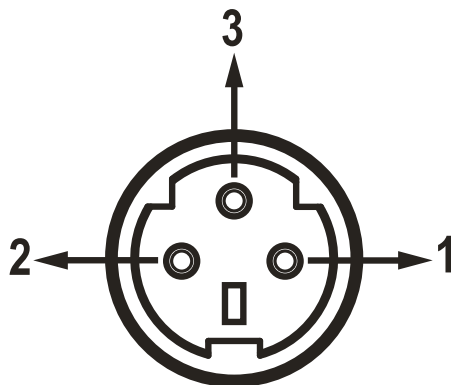

RS232 Commands

RS232 Connector

Pin no.	Name	I/O (From Projector Side)
1	TXD	OUT
2	RXD	IN
3	GND	—

Pin no.	Spec.
1	N/A
2	RXD
3	TXD
4	DRT
5	GND
6	DSR
7	RTS
8	CTS
9	N/A

RS232 Protocol Function List

RS232 Commands