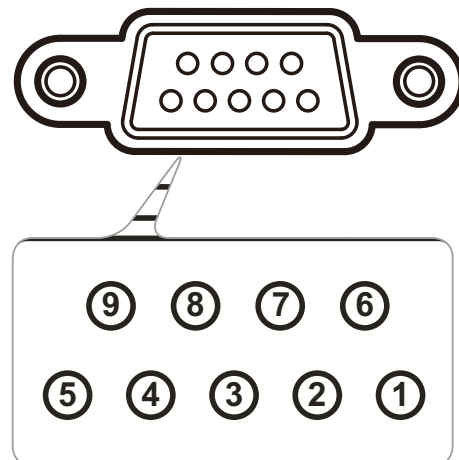

RS232 Commands

RS232 Connector

Pin no.	Name	I/O (From Projector Side)
1	TXD	OUT
2	RXD	IN
3	GND	—

Pin no.	Spec.
1	N/A
2	RXD
3	TXD
4	DRT
5	GND
6	DSR
7	RTS
8	CTS
9	N/A

RS232 Protocol Function List

RS232 Commands

READ from projector

232 ASCII Code	HEX Code	Function	Projector Return	Description
~XX150 1	7E 30 30 31 35 30 20 31 0D	Information	OKabbbccddddd	a : 1/0=On/Off bbbb: LampHour cc: source 00/01/02/03/04/05= None/DVI-D/VGA1/VGA2/S-Video/Video dddd: FW version e : Display mode n : 0/1/2/3/4 EP721 / EP723 / EP727/EP728/EW1610
~XX151 1	7E 30 30 31 35 31 20 31 0D	Model name	OKn	