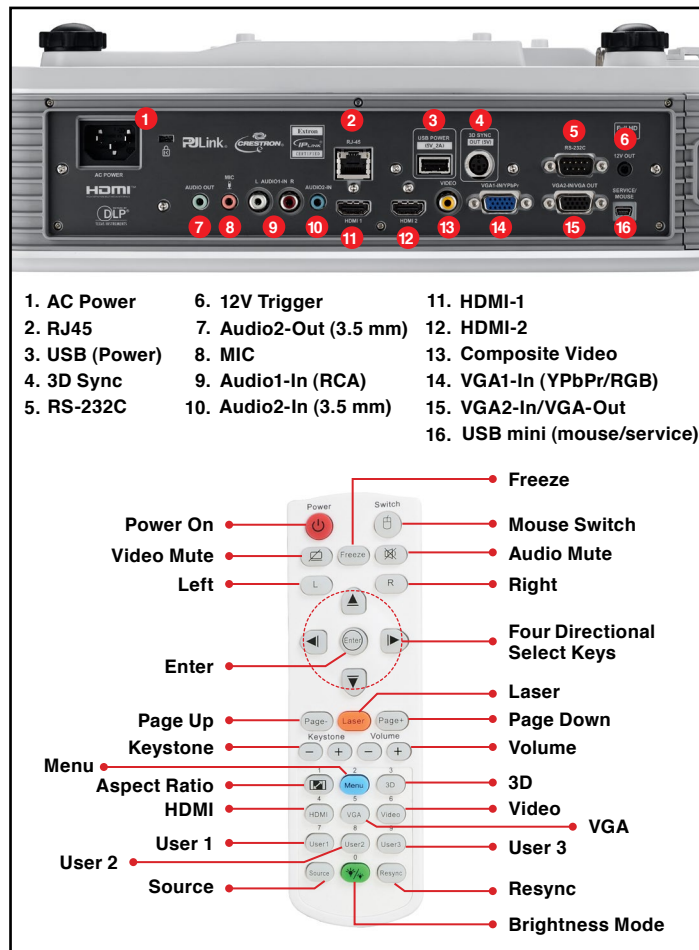

COMPATIBILITY SPECIFICATIONS

Computer Compatibility	WUXGA, UXGA, SXGA, WXGA, HD, XGA, SVGA, VGA, Mac
Video Input Compatibility	PAL (B, D, G, H, I, M, N, 576i/p), NTSC (M, 4.43/3.58 MHz, 480i/p), SECAM (B, D, G, K, K1, L) HD (1080i, 720p)
3D Compatibility¹	Supports all HDMI 1.4a mandatory 3D formats (Frame pack, side-by-side, top-bottom) and up converts frame rate from 60Hz to 120Hz or 24Hz to 144Hz (i.e 60 or 72 frames per eye). 3D glasses are needed and are sold separately. Refer to user manual for details.
Vertical Scan Rate	24–85Hz (120Hz for 3D)
Horizontal Scan Rate	15.3–91.1kHz
User Controls	Complete on-screen menu, adjustments in 25 languages
I/O Connection Ports	2x HDMI (1.4a 3D support), 3D-Sync Port Out, VGA1-In (YPbPr/RGB), VGA2-In/VGA-Out (shared), Composite Video, Audio1-In (analog RCA), Audio2-In (3.5 mm), Audio-Out (3.5 mm), RJ45, RS-232C, mini USB (remote mouse/service), 12V trigger, Mic, USB-A (power)
TouchBEAM	Windows Touch 7/8.1/10 compatibility; Full Windows Touch Support with 10 Touch Points
Epson Arm Mount Compatibility	Adapter Plate for Epson UST Arm Mount (Part# EWMA2000)
Promethean Arm Mount Compatibility	Adapter Plate for Epson UST Arm Mount (Part# BM-4001P)
Loop Through (Audio)	Yes

PHYSICAL SPECIFICATIONS

Security	Kensington® lock port, security bar and keypad lock
Weight	10.53 lb (4.78 kg)
Dimensions (W x H x D)	15.15" x 4.72" x 12.20" (385 x 120 x 310 mm)

Warranty

3-Year Optoma Express Service, 1-Year on Lamp

What's in the Box

W320USTi projector, AC power cord, VGA cable, USB cable, remote control, batteries, quick start card, CD user manual, TouchBEAM interactive module, 2x passive pens

Optional Accessories

Lamp, Remote, Wireless HDMI solution, Wireless VGA adapter, VGA to Component adaptor, RF 3D glasses, DLP® Link™ 3D glasses, RF 3D emitter, Laser curtain module (Replacement), Adapter plate for Epson arm mount, Optoma wall mount

Accessory Part Numbers

Lamp: SP.72701GC01 Remote: SP.72702GC01
Wireless HDMI Solution: WHD200 Wireless VGA Adapter: BI-EXTBG03
VGA to component adaptor: BC-VGCRXY00 RF 3D glasses: ZF2300GLASSES
Optoma Wall mount: OWM2100 RF 3D emitter: BC300
Adapter plate for Epson arm mount: EWMA2000 DLP® Link™ 3D glasses: ZD302
Adapter plate for Promethean arm mount: BM-4001P
Laser Curtain Module (replacement): SP.72703GC01

UPC 796435 41 948 6

¹Lamp life is dependent on many factors, including lamp mode, display mode, usage, environmental conditions and more. Lamp brightness can decrease over time.

²3D content can be viewed with either RF or DLP Link active shutter 3D glasses when projector is used with a compatible 3D player. RF 3D glasses require the use of an RF 3D emitter and a projector with a 3D VESA Sync port. Please visit www.OptomaUSA.com for more information.

www.OptomaUSA.com

Copyright © 2016 Optoma Technology, Inc. DLP® and the DLP logo are registered trademarks of Texas Instruments™. All other trademarks are the property of their respective owners. All specifications subject to change at any time.