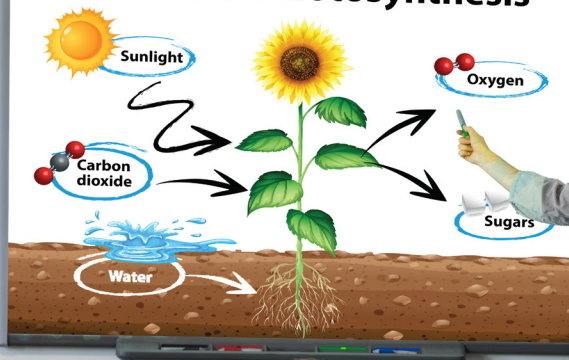

Super bright XGA projection

X460

Wireless presentation and multimedia

- Extraordinarily bright XGA (1024x768) projection with 4,500 lumens and 20,000:1 contrast ratio
- Extensive I/O support with 2 x HDMI (with MHL), VGA-in, VGA-out, audio-in, audio-out, RJ45, USB reader, RS-232C
- PC-free presentations and images; included USB Wi-Fi adapter, HDCast Pro wireless presentations and images from PC, Mac, Android, and iOS
- Powerful 10 watt speaker enhances presentations and audio/video with crisp and clear sound
- USB display mode enables instant screen mirroring when connecting iOS and Android devices

XGA

Full 3D

Process of Photosynthesis

The Optoma X460 is the ultimate XGA projector for classrooms, corporate boardrooms and multi-purpose offices. It projects an extremely bright 4,500 lumens and 20,000:1 contrast ratio to produce incredibly luminous, sharp and colorful images that's visible practically any time of the day. Support for sRGB and REC.709 color profiles ensures accurate color reproduction whether the source is PC, Mac or video devices.

Integrated file viewing capabilities lets the Optoma X460 quickly display office documents, PDFs, images and presentations directly from USB storage devices. HDCast Pro features provide wireless screen mirroring capabilities for Android, iOS, Mac OS and Windows devices. USB display mode support lets Android and iOS devices connect directly via USB for wired screen mirroring, too.