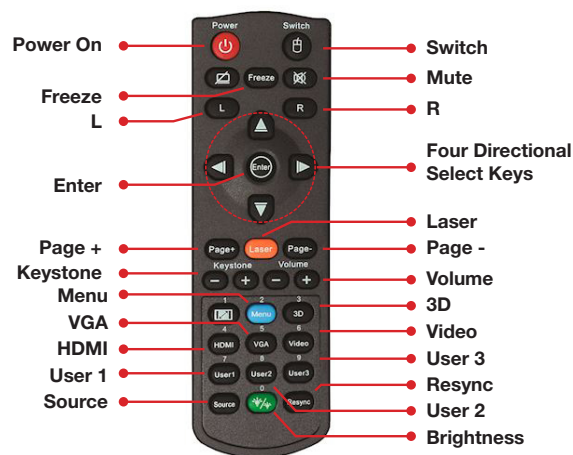

COMPATIBILITY SPECIFICATIONS

Wireless Screen Mirror	Mirror screen on PC, Mac and Android using HDcast Pro app
USB Display	Mirror screen of Android and iOS device via USB
PC-free USB Media Player and Office Document Viewer	Supports viewing of office documents, PDF files and images via USB storage devices
PC-free USB Media Player Image formats	JPEG, GIF, BMP
Computer Compatibility	FHD, HD, WXGA, UXGA, SXGA, XGA, SVGA, VGA, Mac
Video Input Compatibility	PAL (B, D, G, H, I, M, N, 576i/p), NTSC (M, 4.43/3.58 MHz, 480i/p), SECAM (B, D, G, K, K1, L) HD (1080i, 720p)
3D Compatibility†	Side-by-side:1080i50 / 60, 720p50 / 60 Frame-pack: 1080p24, 720p50 / 60 Over-under: 1080p24, 720p50 / 60
Vertical Scan Rate	15 - 91kHz
Horizontal Scan Rate	25 - 85Hz (120Hz for 3D)
User Controls	Complete on-screen menu adjustment in 26 languages
I/O Connection Ports	2xHDMI (with MHL), VGA-in, VGA-out, audio-in (3.5mm), audio-out (3.5mm), RJ-45, 1x USB (Wi-Fi adapter), 1x USB (USB reader and USB power), USB-B Mini (service), 12V trigger (3.5mm), RS-232C
Loop Through (Audio)	Yes

PHYSICAL SPECIFICATIONS

Security	Security bar, Kensington lock, password protection
Weight	6.75 lbs.
Dimensions (W x H x D)	12.20" x 8.66" x 3.93"

*Light source life is dependent upon many factors, including brightness mode, display mode, usage, environmental conditions and more. Light source brightness can decrease over time.

†3D content can be viewed with DLP Link active shutter 3D glasses when projector is used with a compatible 3D player. Please visit www.OptomaUSA.com for more information.

- | | | |
|-------------------|----------------------|------------------------|
| 1. HDMI1-In | 6. RJ-45 | 11. Audio-Out |
| 2. HDMI2-In (MHL) | 7. 12V-Out | 12. USB Reader/Display |
| 3. RS-232C | 8. USB Wi-Fi Adapter | 13. AC Power |
| 4. VGA-In/YPbPr | 9. Mouse service | 14. Kensington™ Lock |
| 5. Audio-In | 10. VGA-Out/YPbPr | |