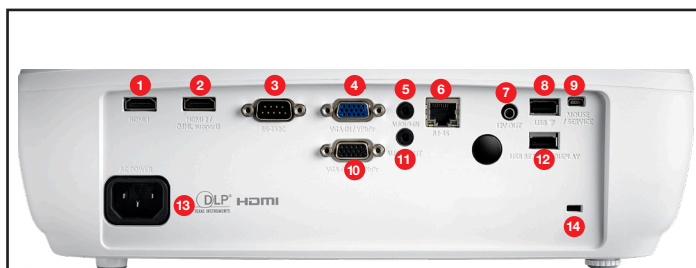

PHYSICAL SPECIFICATIONS

Security	Security bar, Kensington lock, password protection
Weight	6.75 lbs.
Dimensions (W x H x D)	12.20" x 8.66" x 3.93"

*Light source life is dependent upon many factors, including brightness mode, display mode, usage, environmental conditions and more. Light source brightness can decrease over time.

†3D content can be viewed with DLP Link active shutter 3D glasses when projector is used with a compatible 3D player. Please visit www.OptomaUSA.com for more information.

1. HDMI1-In	6. RJ-45	11. Audio-Out
2. HDMI2-In (MHL)	7. 12V-Out	12. USB Reader/Display
3. RS-232C	8. USB Wi-Fi Adapter	13. AC Power
4. VGA-In/YPbPr	9. Mouse service	14. Kensington™ Lock
5. Audio-In	10. VGA-Out/YPbPr