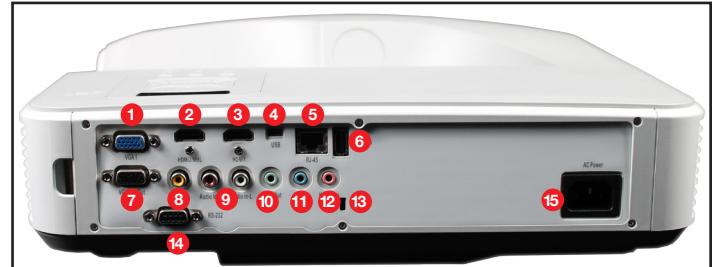

Chromecast™

ULTRA SHORT THROW LASER PHOSPHOR PROJECTOR – ZH400UST

OPTICAL/TECHNICAL SPECIFICATIONS

Display Technology	Single Texas Instrument DMD, 12 degree .65" 1080P DMD X1, Type S600, DC3
Color Wheel	3 Segment; Y/G/B Wheel Diameter 59mm
Native Resolution	1080p (1920x1080)
Maximum Resolution	1080p (1920x1080)
Brightness	4000 Lumens
Contrast Ratio	100,000:1 (dynamic black enabled)
Displayable Colors	1.7 Billion Colors
Lamp Life and Type*	Up to 20,000 hrs
Projection Method	Front, rear, ceiling mount, table top
Keystone Correction	±40° Vertical
Vertical Lens Shift	N/A
Uniformity	80%
Offset	120%±3%
Aspect Ratio	16:9 (native), 16:10, 4:3, Auto
Throw Ratio	0.25:1 (distance/width), ±5% Variance
Projection Distance	17.7"– 22.1" (0.45–0.56 m)
Image Size	85" - 100"
Projection Lens	F=2.5~ 3.26, f=20.91 ~ 32.62 mm manual focus
Optical Zoom	Fixed lens
Digital Zoom	Yes
Audio	10W Mono Speaker
Noise Level	30dB (ECO)
Remote Control	Full Function Remote
Operating Temperature	41–104°F (5–40°C), 85% max humidity
Power Supply	AC input 90 – 264V, 50–60 Hz
Power Consumption	335W (Bright), 225W (ECO)
High Altitude	Operating temperature at sea level up to 10000 feet = 73F (max); Must manually switch to high altitude mode from 5000 feet and above (using OSD menu) to maintain optimal functionality.

PHYSICAL SPECIFICATIONS

Security	Kensington® Lock Port, security bar and keypad lock
Weight	12.3 lb
Dimensions (W x H x D)	15" x 5" x 12.5" (381 x 127 x 317.5mm)

- | | | |
|---------------|----------------|--------------|
| 1. VGA 1 | 6. USB Disk | 11. Audio In |
| 2. HDMI-2/MHL | 7. VGA2 in/out | 12. Mic |
| 3. HDMI-1 | 8. Video | 13. K-slot |
| 4. USB | 9. RCA in L/R | 14. RS-232 |
| 5. RJ-45 | 10. Audio Out | 15. AC Power |