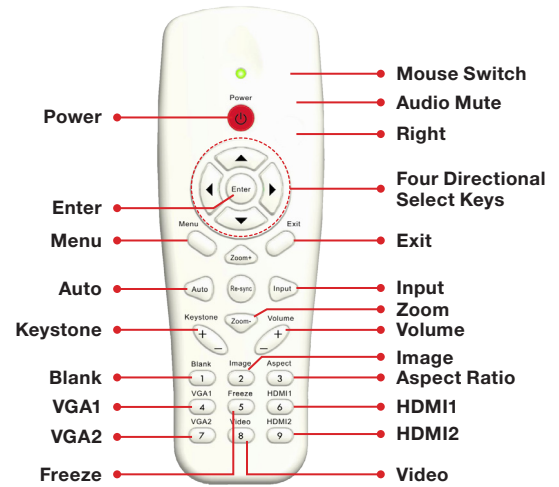

COMPATIBILITY SPECIFICATIONS

PC Free USB Media Player and Office Document Viewer	Supports playback of video files, audio files, and viewing of Office Documents and PDF files via USB 2.0 and USB 3.0 Flash Disks and Drives
PC Free USB Media Player Video Codecs and Containers	H.264, H.263, VC-1, MPEG-1/2/4, DIVX-3/4/5/6, XVID, WMV7/8, VP8, VP6, AVS, MKV
PC Free USB Media Player Audio Codecs and Containers	MP3, WMA, OGG, FLAC, APE, ATRA
PC Free USB Media Player Image formats	JPEG, GIF, BMP
PC Free Office Document and PDF Viewer formats	Word Documents (.doc, .docx), Excel Spreadsheets (.xls, .xlsx), Powerpoint Presentations (.ppt, .pptx), Adobe Acrobat files (.pdf)
Computer Compatibility	SVGA, VGA, SXGA, UXGA, XGA, WXGA, HD, Mac
Video Input Compatibility	NTSC, PAL, SECAM, SDTV 480i/p, 576i/p, HDTV 720p(50/60Hz), 1080i(50/60Hz), 1080P(50/60Hz)
3D Compatibility†	Supports all HDMI 1.4a mandatory 3D formats (Frame pack, side-by-side, top-bottom) and up converts frame rate from 60Hz to 120Hz or 24Hz to 144Hz (i.e. 60 or 72 frames per eye). 3D glasses are needed and are sold separately. Refer to user manual for details.
Vertical Scan Rate	24– 85 Hz (120Hz for 3D feature)
Horizontal Scan Rate	15.375–91.146 KHz
User Controls	Complete on-screen menu adjustment in 18 languages
I/O Connection Ports	2xHDMI (with MHL), Composite Video, 2xAudio-In (3.5mm & RCA), Mic-In (3.5mm), VGA-Out, Audio-Out (3.5mm), RS232, RJ-45, 2xUSB-A (USB Power and PC Free USB Media Player), USB-B (Service only)
Loop Through (Audio)	Yes

PHYSICAL SPECIFICATIONS

Security	Kensington® Lock Port, security bar and keypad lock
Weight	12.3 lb
Dimensions (W x H x D)	15" x 5" x 12.5" (381 x 127 x 317.5mm)

- | | | |
|---------------|----------------|--------------|
| 1. VGA 1 | 6. USB Disk | 11. Audio In |
| 2. HDMI-2/MHL | 7. VGA2 in/out | 12. Mic |
| 3. HDMI-1 | 8. Video | 13. K-slot |
| 4. USB | 9. RCA in L/R | 14. RS-232 |
| 5. RJ-45 | 10. Audio Out | 15. AC Power |