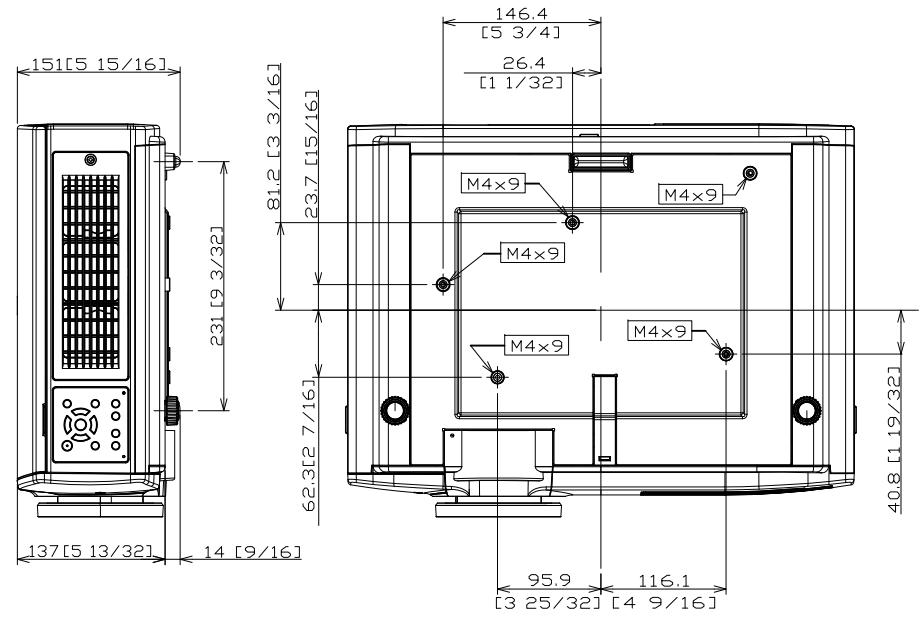

Panasonic Projector

PT-AE7000 (AT5000)

mm[inches]