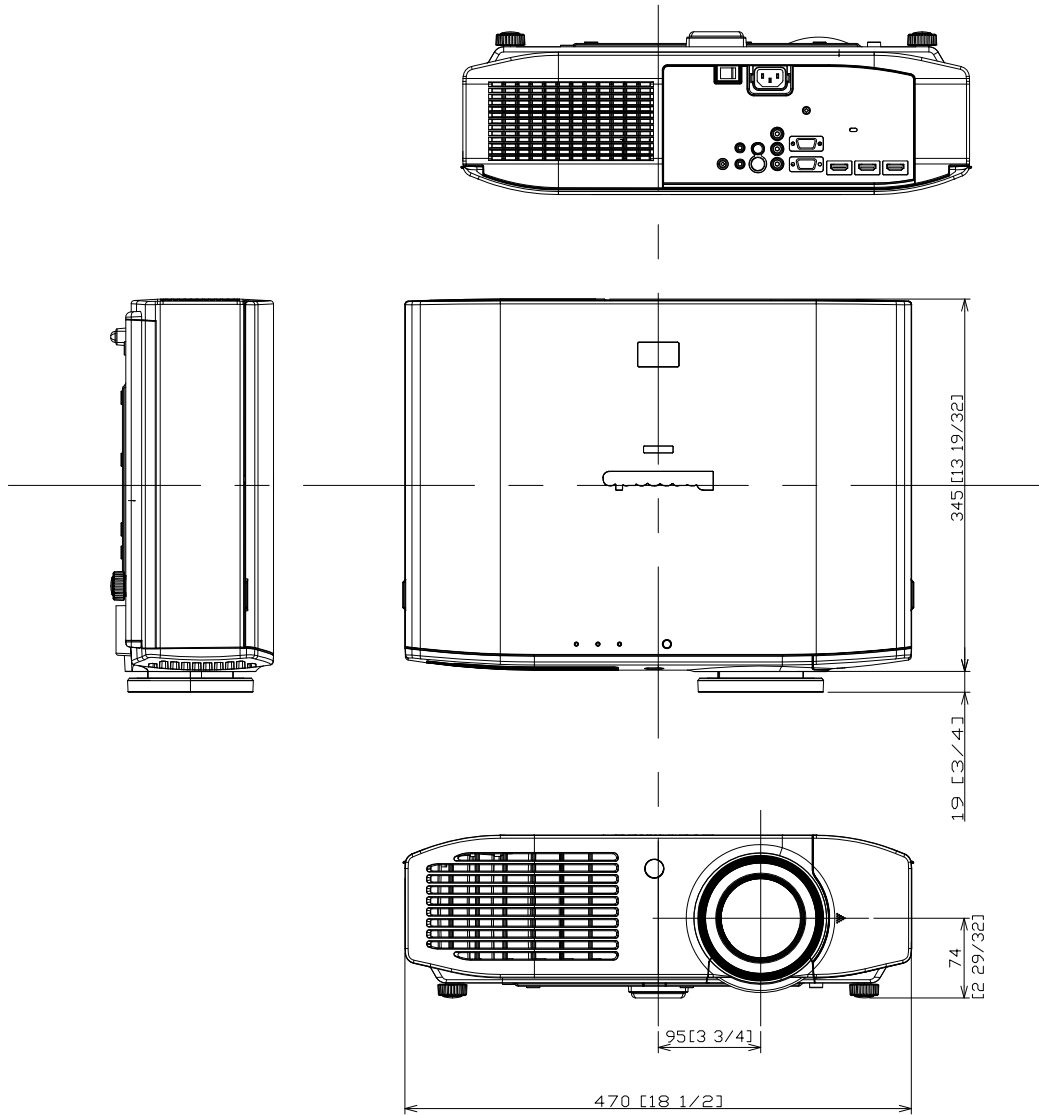

Panasonic Projector

PT-AE7000 (AT5000)

mm[inches]