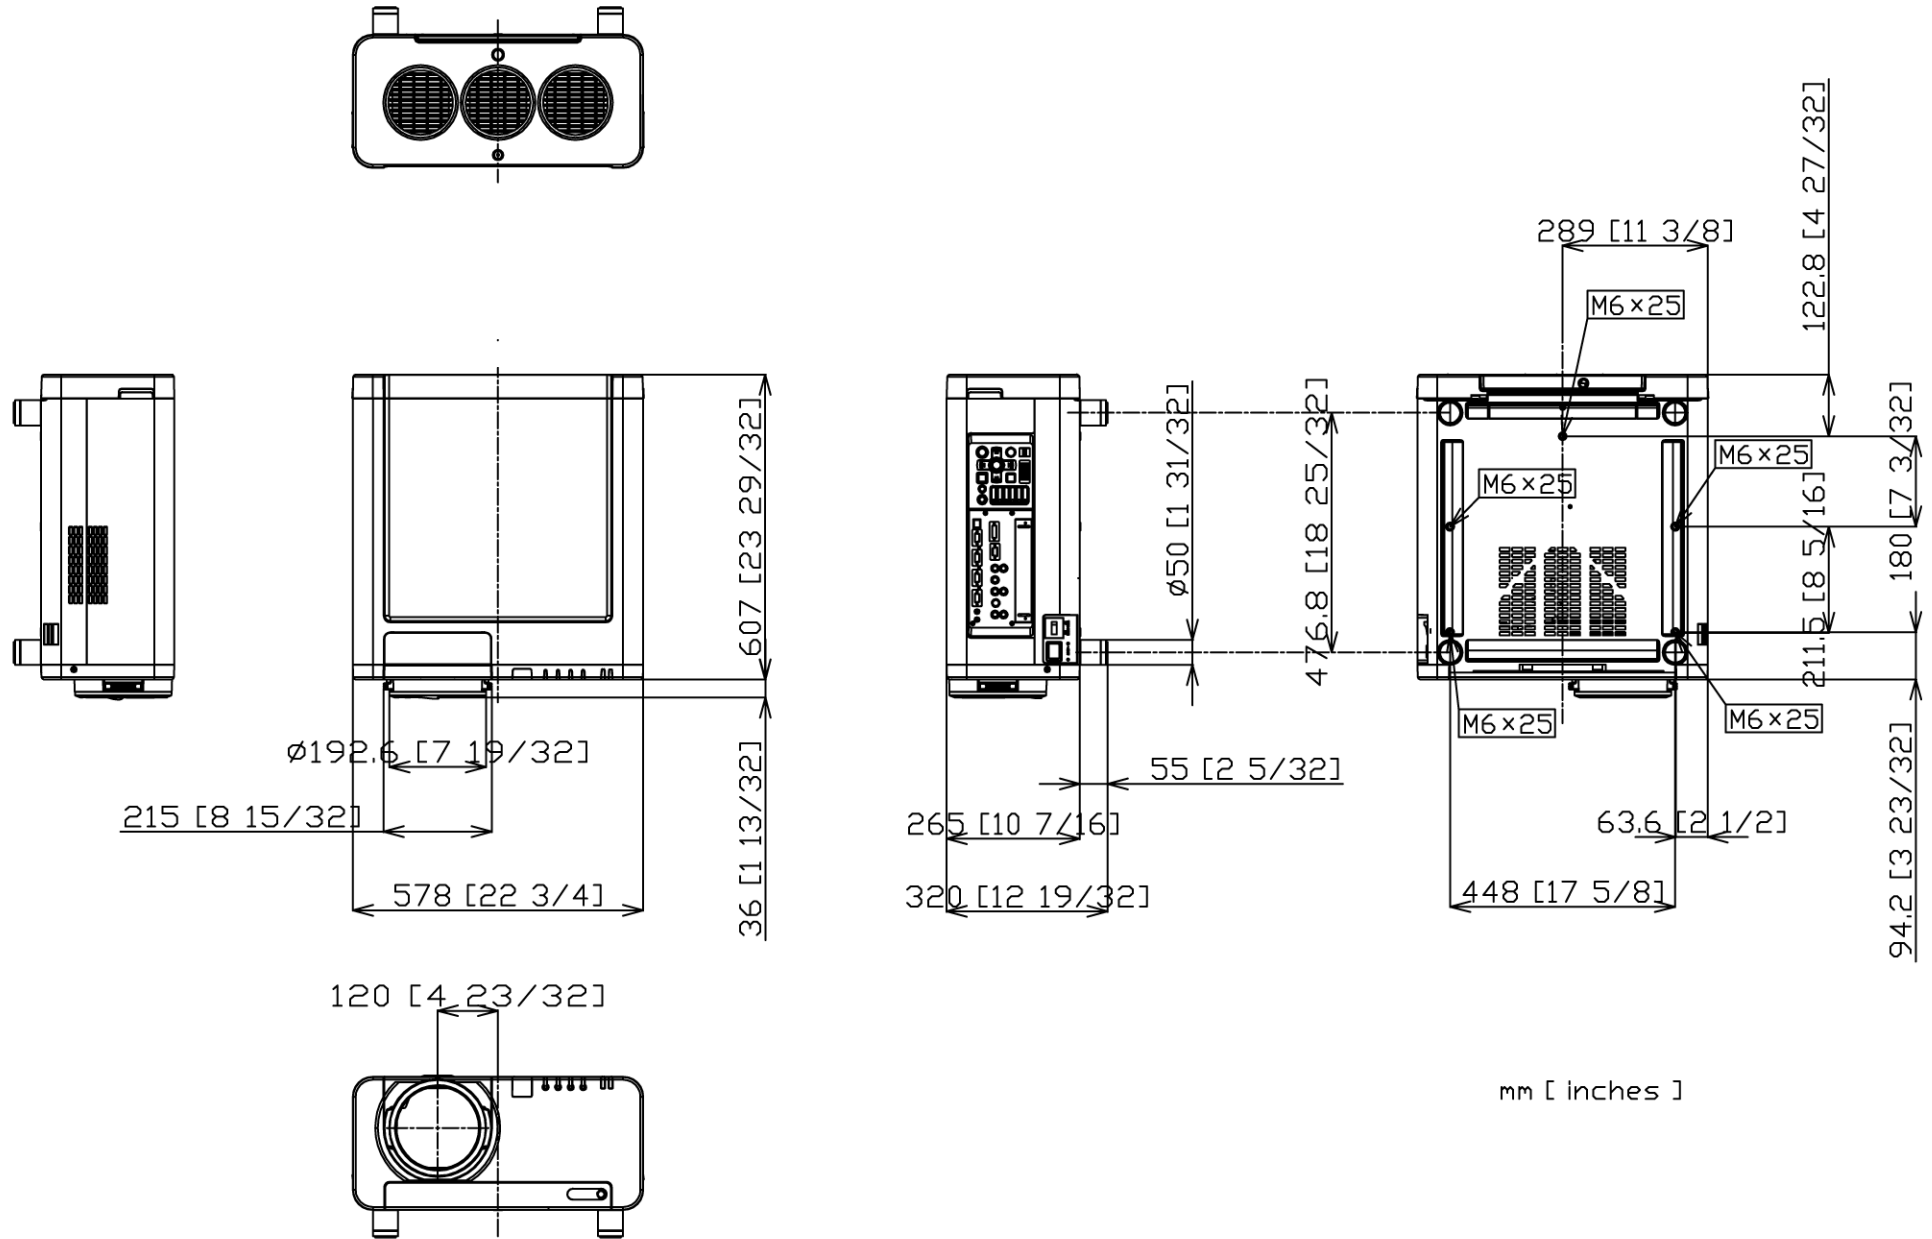

Panasonic Projector

PT-DZ12000/D12000/DW10000/D10000

mm [inches]