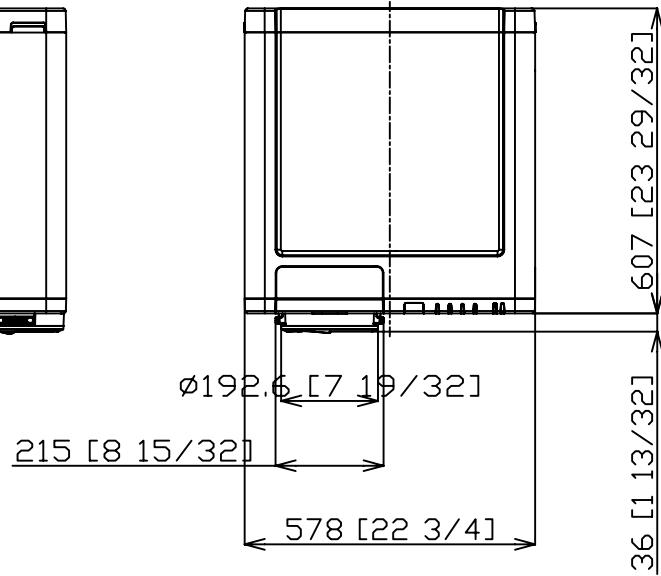

PT-D10000 / PT-DW10000

Panasonic Projector

120 [4 23/32]

mm [inches]