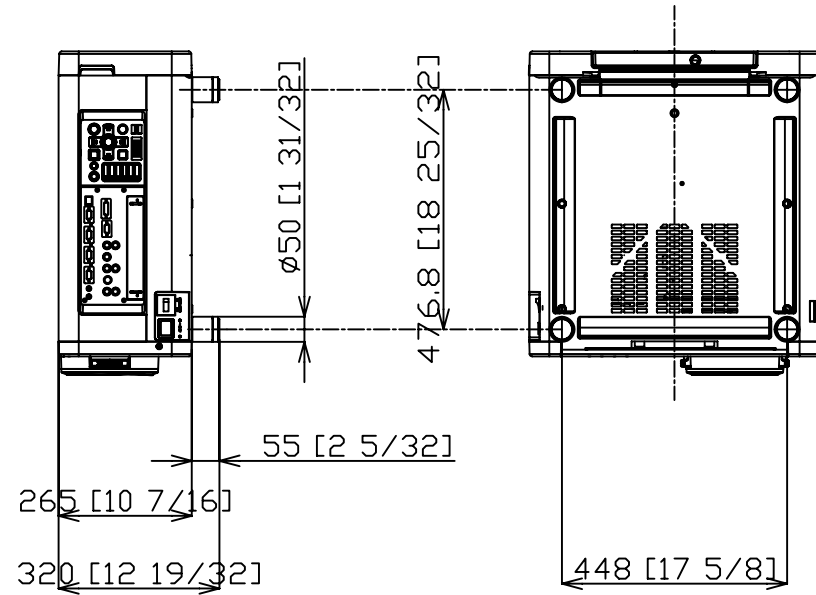

PT-D10000 / PT-DW10000

Panasonic Projector

120 [4 23/32]

mm [inches]