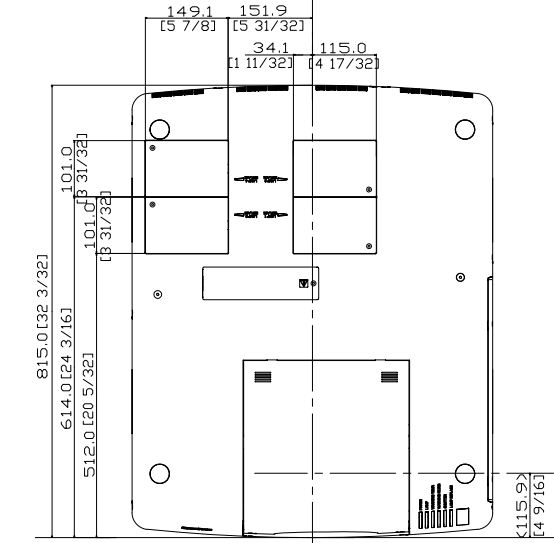

Panasonic Projector

PT-EX16K

mm[inches]