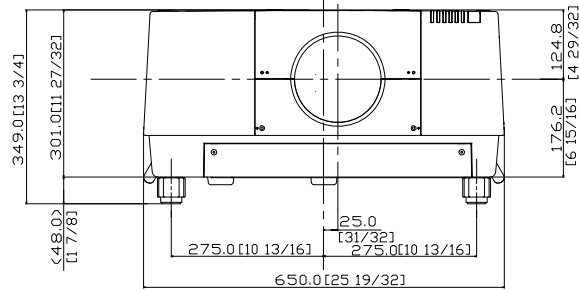

Panasonic Projector

PT-EX16K

mm[inches]