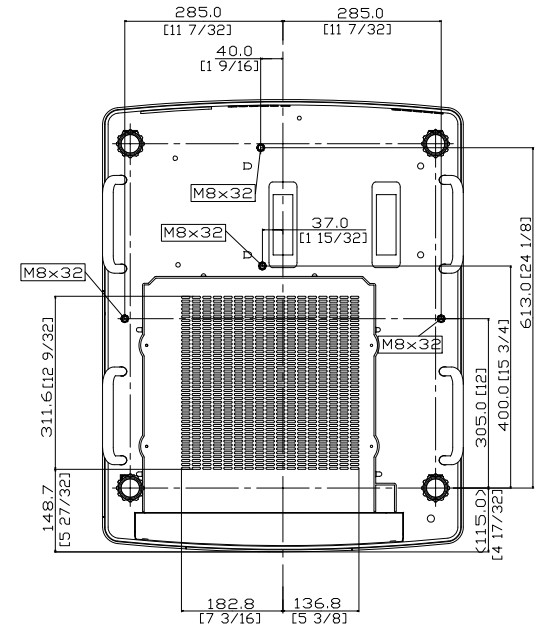

Panasonic Projector

PT-EX16K

mm[inches]