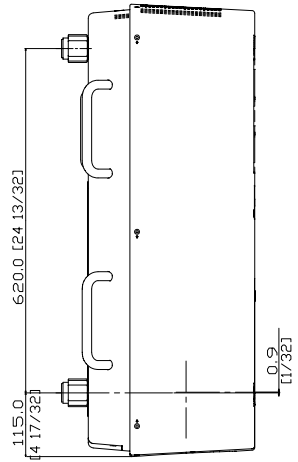

Panasonic Projector

PT-EX16K

mm[inches]