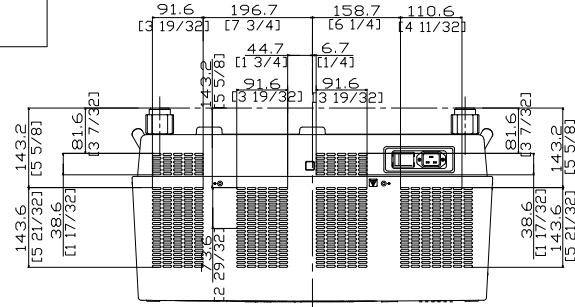

Panasonic Projector

PT-EX16K

mm[inches]