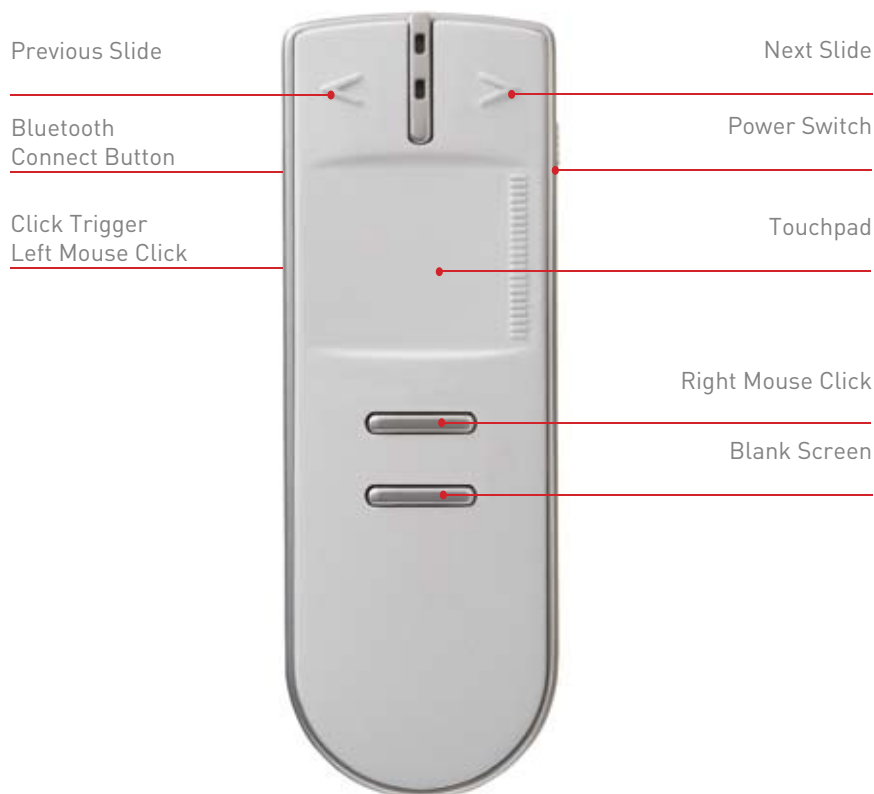

## BLUETOOTH TOUCHPAD REMOTE

Bluetooth Up to 33ft. Range

Integrated Touchpad

Cursor and Slideshow Control

### Bluetooth Touchpad Remote

- Slim and compact
- Wireless touchpad
- No software needed
- Cursor and slide control

Model  
VP4750

**PRESENT WITH  
CONFIDENCE**

The Interlink VP4750 Bluetooth Touchpad Remote from SMK-Link has a simple and compact design, yet powerful presentation tool for all levels of users.

Features built-in wireless touchpad technology, cursor and slide controls, the VP4750 remote reaches 33 feet of wireless range via secure Bluetooth. Designed for plug-and-play, the VP4750 works instantly with any Windows and Mac computers without the need to install software.