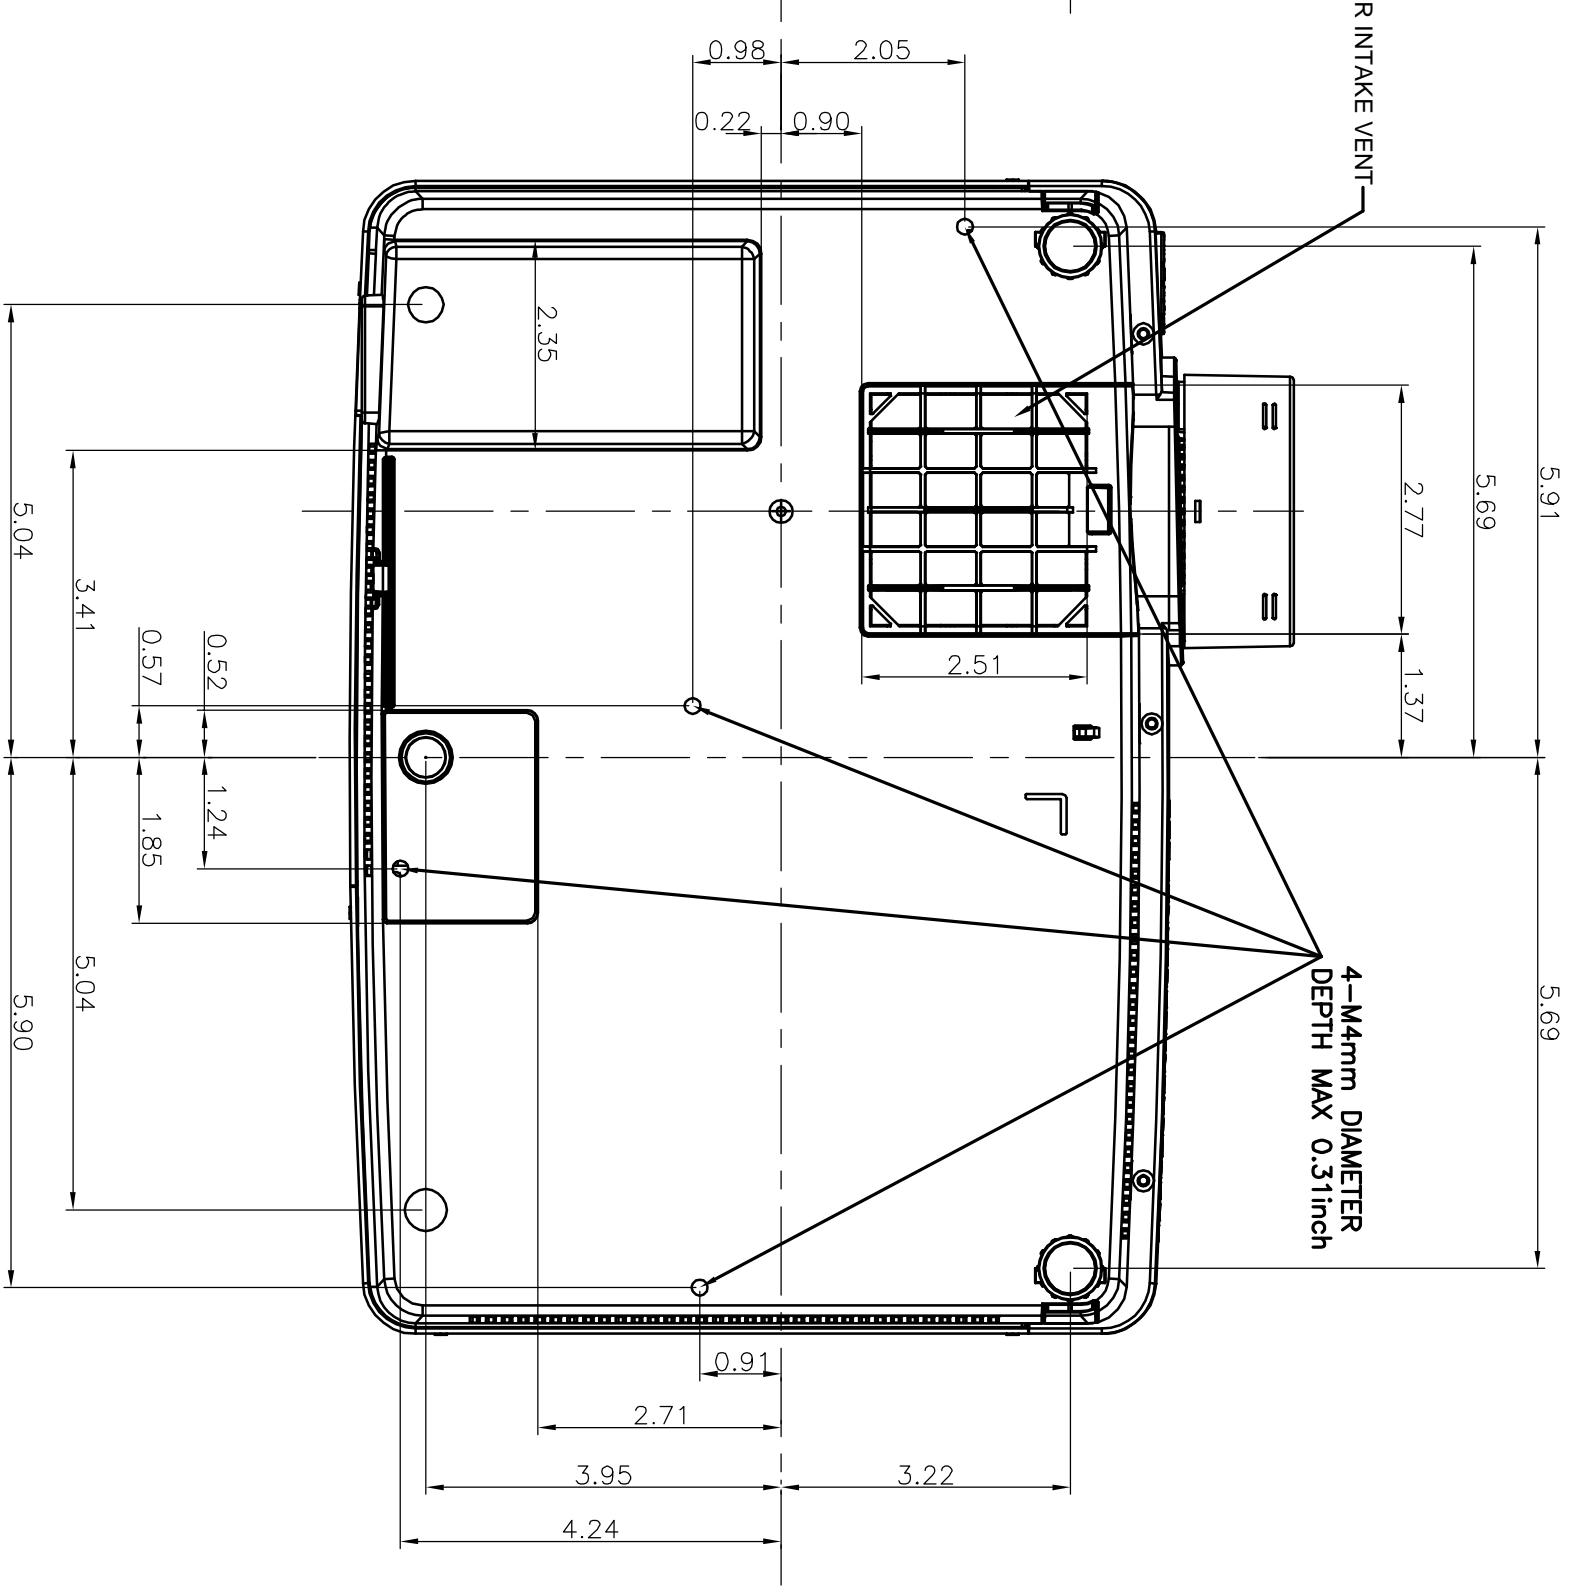

09.03.03

KG5AC

SET DIM : 12.83(W) X 3.27(H) X 9.12(D)
 SET DIM : 12.83(W) X 3.65(H) X 10.51(D)
 (Including projection)