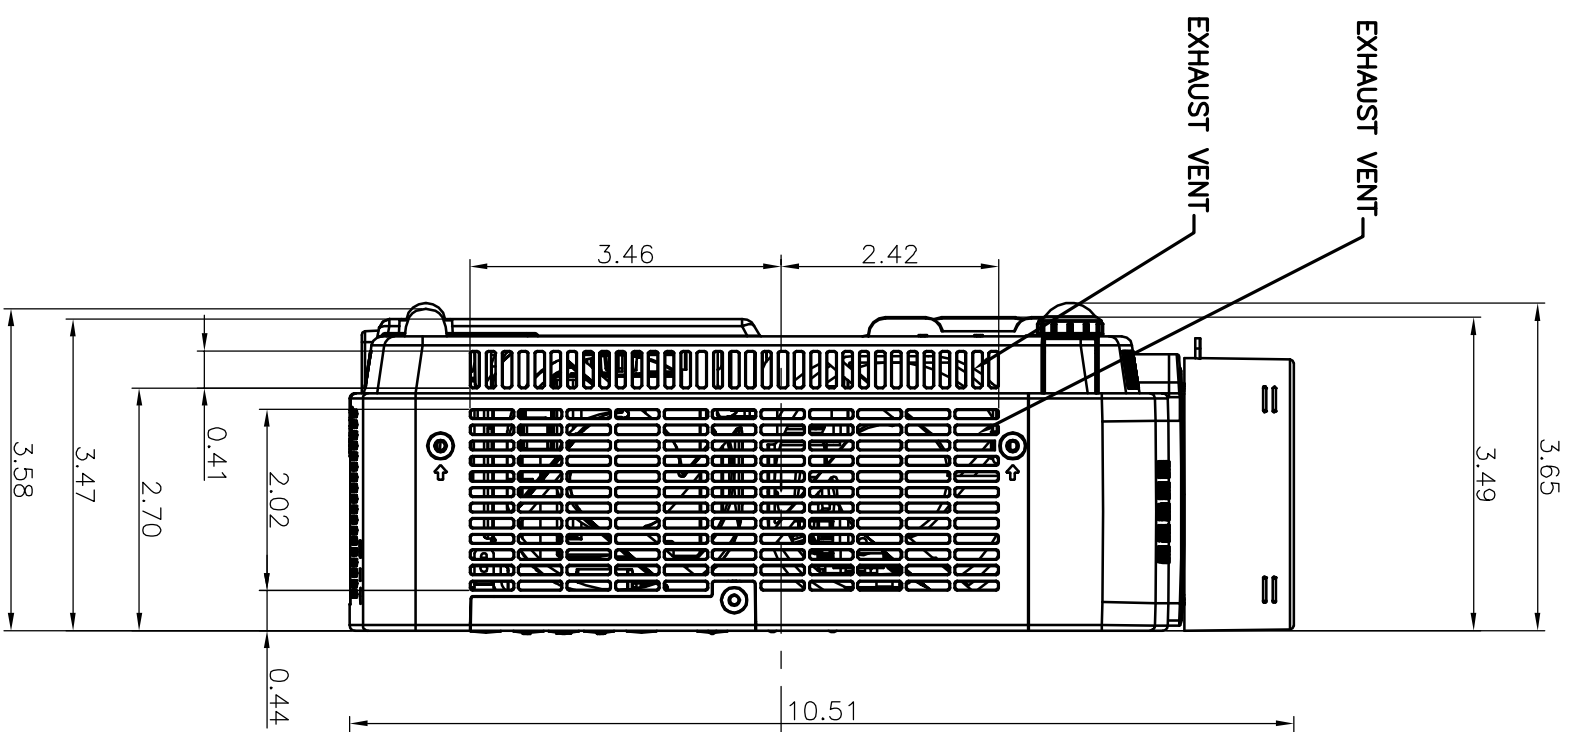

09.03.03

KG5AC

SET DIM : 12.83(W) X 3.27(H) X 9.12(D)
 SET DIM : 12.83(W) X 3.65(H) X 10.51(D)
 (Including projection)