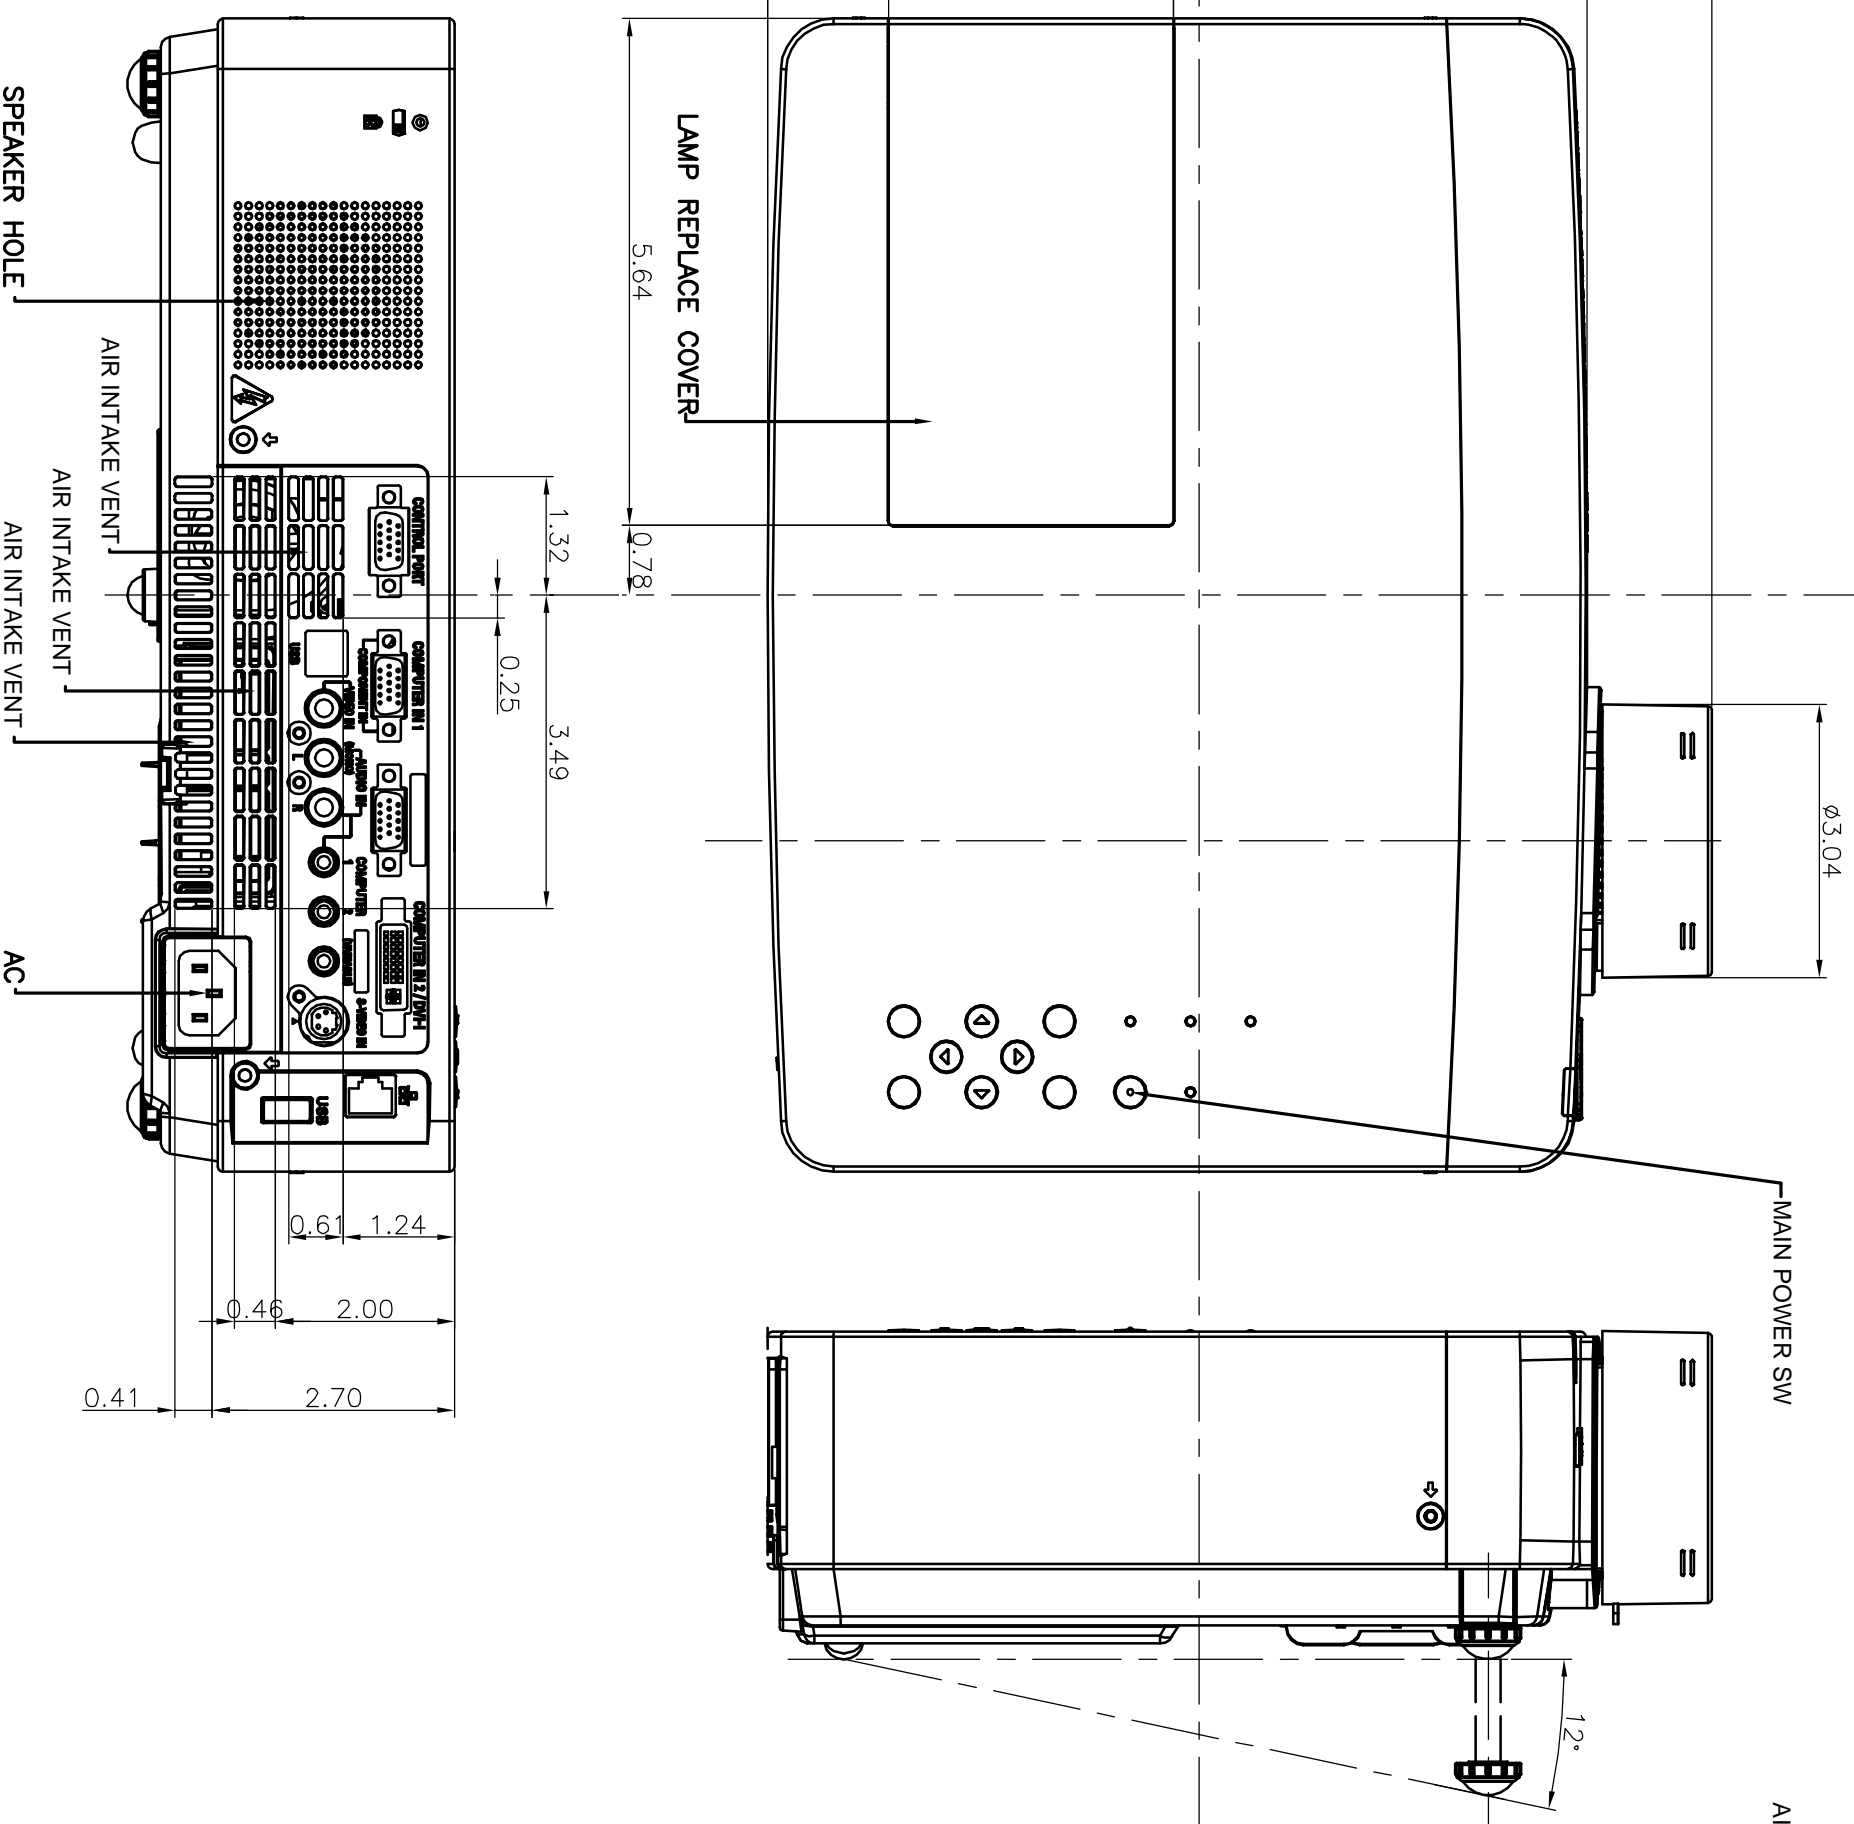

09.03.03

KG5AC

SET DIM : 12.83(W) X 3.27(H) X 9.12(D)
 SET DIM : 12.83(W) X 3.65(H) X 10.51(D)
 (Including projection)