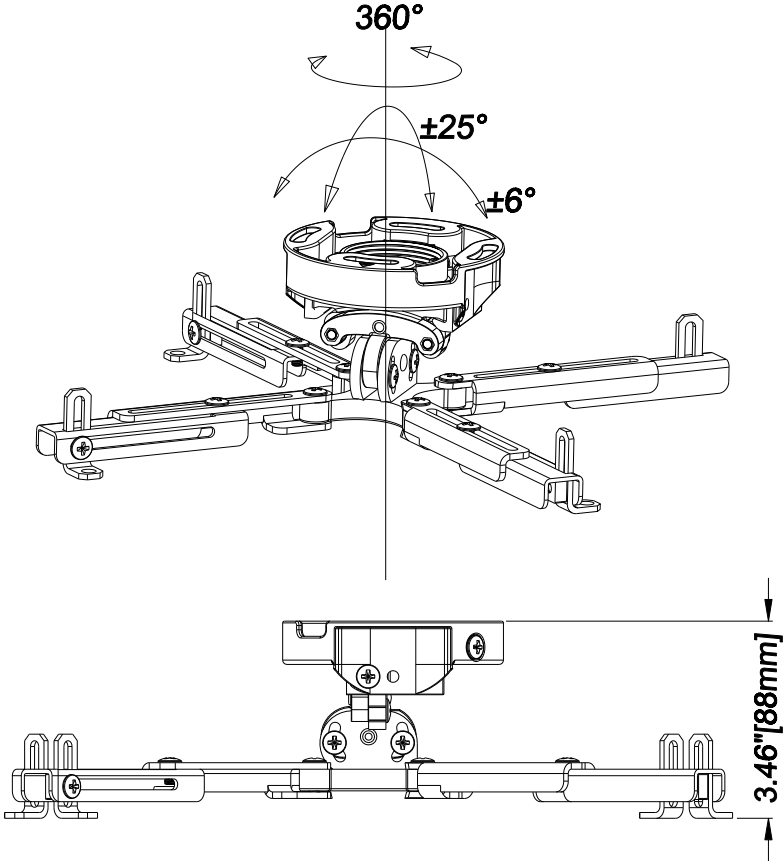

Maximum load rating: 50 lbs

THE INFORMATION CONTAINED IN THIS DRAWING IS THE SOLE PROPERTY OF CRIMSON AV LLC. ANY REPRODUCTION IN PART OR AS A WHOLE WITHOUT THE WRITTEN PERMISSION OF CRIMSON AV LLC IS PROHIBITED

CRIMSON AV LLC.
PRODUCT ORDER NUMBER: JR
PHONE: 1-866-668-6888

Scale=1:1

Crimson AV LLC. www.crimsonav.com	
TITLE:	JR
SIZE	DWG.NO.
B	JR