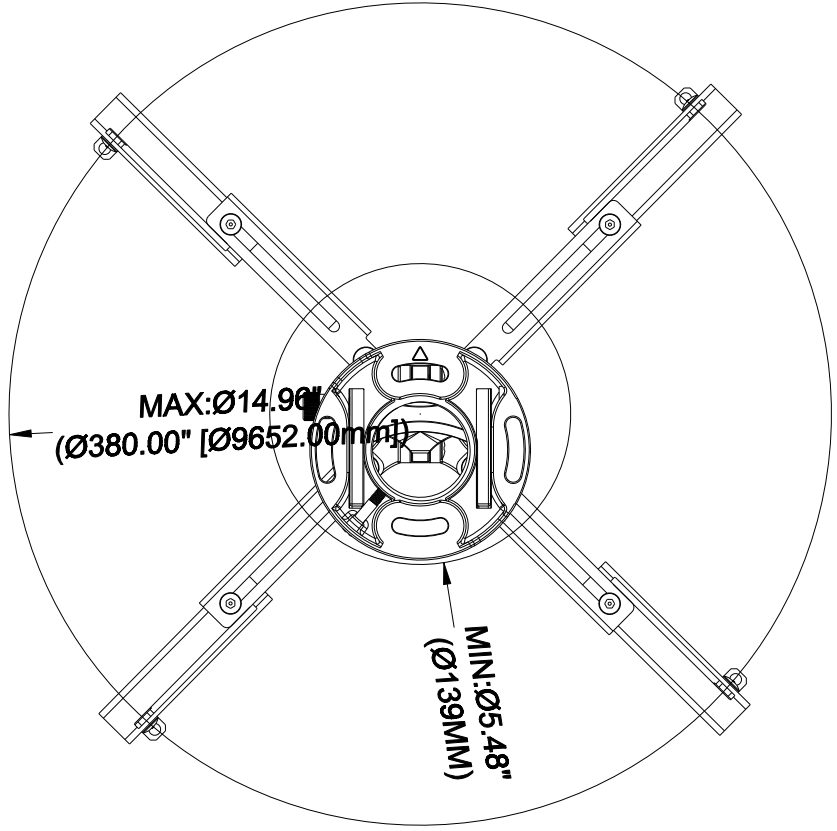

Maximum load rating: 50 lbs

THE INFORMATION CONTAINED IN THIS DRAWING IS THE SOLE PROPERTY OF CRIMSON AV LLC. ANY REPRODUCTION IN PART OR AS A WHOLE WITHOUT THE WRITTEN PERMISSION OF CRIMSON AV LLC IS PROHIBITED

CRIMSON AV LLC.
PRODUCT ORDER NUMBER: JR
PHONE: 1-866-668-6888

Scale=1:1

Crimson AV LLC. www.crimsonav.com	
TITLE:	JR
SIZE	DWG.NO.
B	JR