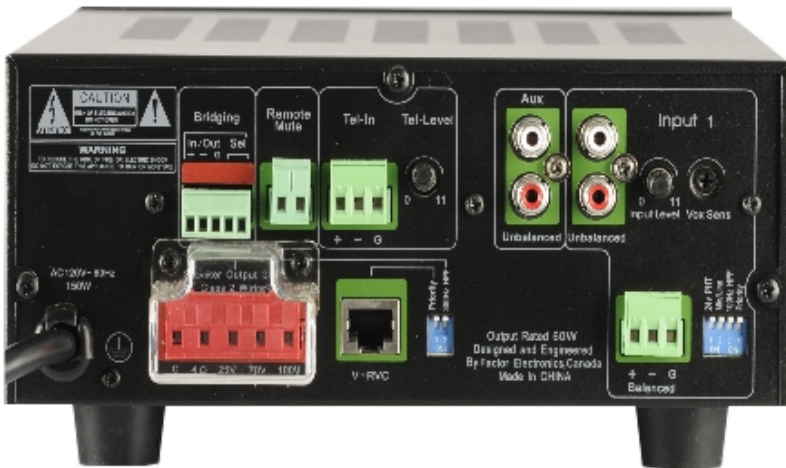

V-4120 COMMERCIAL MIXER AMPLIFIER

- 120 Watts output power at 70 volts
- Removable front panel knobs with security caps
- Front panel 3.5mm Aux input with USB charger
- Studio quality microphone pre-amp
- Switchable 24V phantom power
- Switchable 100Hz high pass filter
- Switchable priority override with sens adjustment
- Removable terminal block connectors
- Telephone input with priority & level adjustment
- Remote muting contacts
- Balanced bridging circuit for room combining
- Expandable to 10 inputs (4mic 6 line)
- Add accessories on a single cat5e wire
- Remote volume control (via V-RVC)
- Designed and engineered in North America
- Three year parts and labor warranty