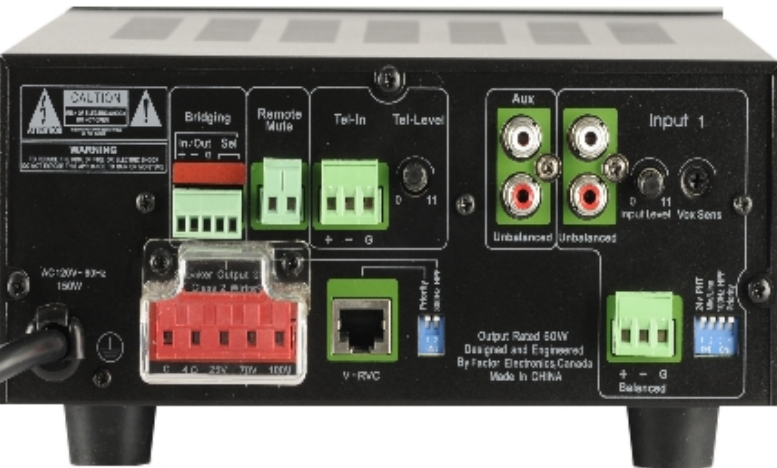

V-4240 COMMERCIAL MIXER AMPLIFIER

- 240 Watts output power at 70 volts
- Removable front panel knobs with security caps
- Front panel 3.5mm Aux input with USB charger
- Studio quality microphone pre-amp
- Switchable 24V phantom power
- Switchable 100Hz high pass filter
- Switchable priority override with sens adjustment
- Removable terminal block connectors
- Telephone input with priority & level adjustment
- Remote muting contacts
- Balanced bridging circuit for room combining
- Expandable to 10 inputs (4mic 6 line)
- Add accessories on a single cat5e wire
- Remote volume control (via V-RVC)
- Designed and engineered in North America
- Three year parts and labor warranty

V-Series Amplifier Accessories

VT-1 or VT-4 Tuners

AM/FM Tuners with RBDS

V-RVC

In-wall mic/line pre-amp

X-Music

In-wall iPod MP3 dock

V-RMC