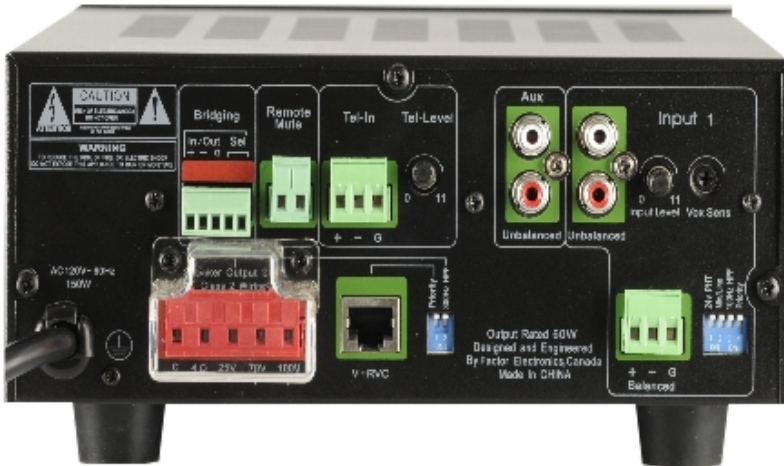

V-460 COMMERCIAL MIXER AMPLIFIER

- 60 Watts output power at 4ohms 25/70/100 volts
- Removable front panel knobs with security caps
- Front panel 3.5mm Aux input with USB charger
- Studio quality microphone pre-amp
- Switchable 24V phantom power
- Switchable 100Hz high pass filter
- Switchable priority override with sens adjustment
- Removable terminal block connectors
- Telephone input with priority & level adjustment
- Remote muting contacts
- Balanced bridging circuit for room combining
- Expandable to 10 inputs (4mic 6 line)
- Add accessories on a single cat5e wire
- Remote volume control (via V-RVC)
- Designed and engineered in North America
- Three year parts and labor warranty