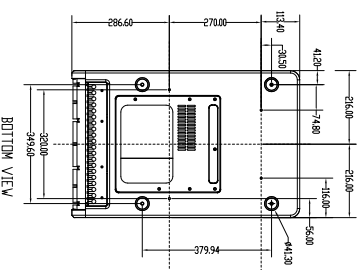

IN5500 Dimensions: 0.8 LENS-050 Fixed Short Throw

TOP VIEW

RIGHT VIEW

FRONT VIEW

LEFT VIEW

BOTTOM VIEW

BACK VIEW  
WITHOUT CABLE COVER

BACK VIEW