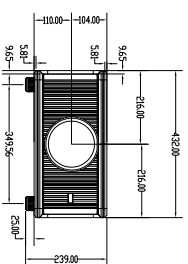

IN5500 Dimensions: 0.8 LENS-050 Fixed Short Throw

TOP VIEW

RIGHT VIEW

FRONT VIEW

LEFT VIEW

BOTTOM VIEW

BACK VIEW  
WITHOUT CABLE COVER

BACK VIEW