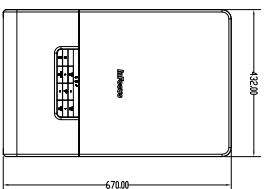

IN5500 Dimensions: 0.8 LENS-050 Fixed Short Throw

TOP VIEW

RIGHT VIEW

FRONT VIEW

LEFT VIEW

BOTTOM VIEW

BACK VIEW  
WITHOUT CABLE COVER

BACK VIEW