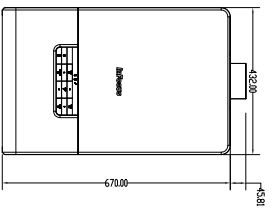

IN5500 Dimensions: 2.0-3.8 LENS-052 Long Throw Zoom

TOP VIEW

RIGHT VIEW

FRONT VIEW

LEFT VIEW

BOTTOM VIEW

BACK VIEW WITHOUT CABLE COVER

BACK VIEW