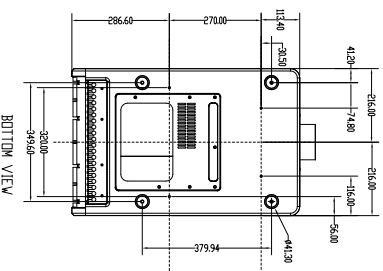

IN5500 Dimensions: 2.0-3.8 LENS-052 Long Throw Zoom

TOP VIEW

RIGHT VIEW

FRONT VIEW

LEFT VIEW

BOTTOM VIEW

BACK VIEW WITHOUT CABLE COVER

BACK VIEW