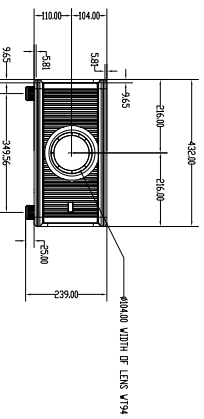

IN5500 Dimensions: 2.0-3.8 LENS-052 Long Throw Zoom

TOP VIEW

RIGHT VIEW

FRONT VIEW

LEFT VIEW

BOTTOM VIEW

BACK VIEW WITHOUT CABLE COVER

BACK VIEW