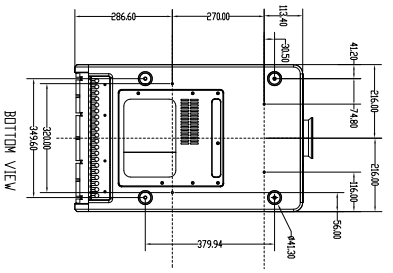

IN5500 Dimensions: 3.8-7.22 LENS-053 Ultra Long Throw Zoom

TOP VIEW

RIGHT VIEW

FRONT VIEW

LEFT VIEW

BOTTOM VIEW

BACK VIEW
WITHOUT CABLE COVER

BACK VIEW