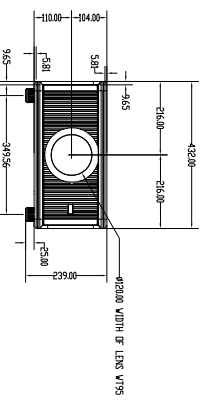

IN5500 Dimensions: 3.8-7.22 LENS-053 Ultra Long Throw Zoom

TOP VIEW

RIGHT VIEW

FRONT VIEW

LEFT VIEW

BOTTOM VIEW

BACK VIEW
WITHOUT CABLE COVER

BACK VIEW