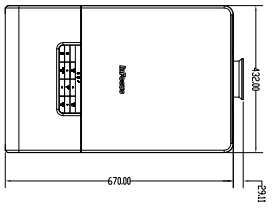

IN5500 Dimensions: 3.8-7.22 LENS-053 Ultra Long Throw Zoom

TOP VIEW

RIGHT VIEW

FRONT VIEW

LEFT VIEW

BOTTOM VIEW

BACK VIEW
WITHOUT CABLE COVER

BACK VIEW