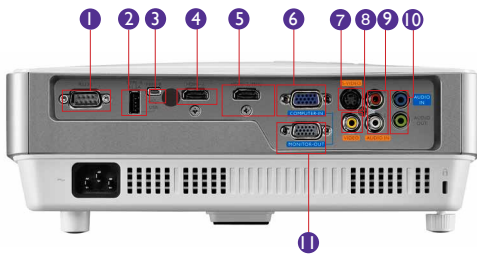

Input and Output Terminals

- | | |
|-----------------------------|------------------------------|
| 1 RS232 (DB-9pin) | 7 S-Video (Mini DIN 4-pin) |
| 2 USB 1.5A (Type A) | 8 Composite Video in |
| 3 USB (Type Mini-B) | 9 Audio in/L/R (RCA) |
| 4 HDMI | 10 Audio In/Out (Mini Jack) |
| 5 HDMI/MHL | 11 Monitor out (D-sub 15pin) |
| 6 Computer in (D-sub 15pin) | |