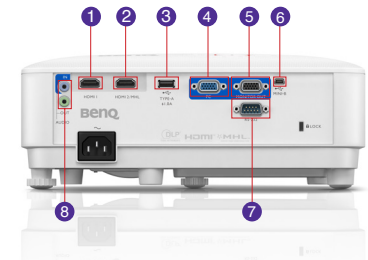

*The Contrast is measure by Full On Full Off standard.

KEY FEATURES

- Superior Short Throw Projection (100" @ 1.5 meter)
- Low Input Lag for Smoother Gaming
- LumiExpert for viewing comfort
- Powerful 5W Stereo Speaker
- Native 1080p Full-HD Image Quality

INPUT / OUTPUT TERMINALS

- 1 HDMI-I
- 2 HDMI-2/MHL
- 3 USB Type A (1.0A power)
- 4 Computer In-1 (D-sub 15pin, Female)
- 5 Monitor Out (D-sub 15pin, Female)
- 6 USB Type B (Service)
- 7 RS232 In (D-sub 9pin, male)
- 8 Audio In/Out (mini jack)