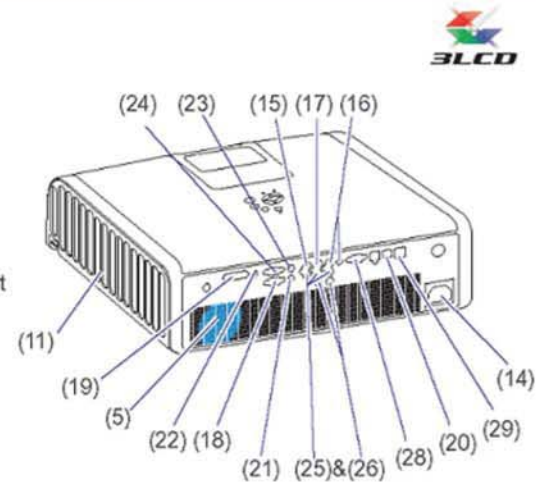

DIMENSIONS (WxDxH)

18.9" x 14.2" x 5.7" Inches
48cm x 36.1cm x 14.5cm

WEIGHT

18.5 Lbs (8.4 Kg)

WARRANTY

3 year parts & labor / 90 day lamp

Special features of the MPWX70E include:

Auto brightness - Detects ambient light and adjusts brightness, extending lamp life.

Auto filter alert - Projector notifies you when the filters need to be changed.

- (5) Speaker
- (11) Filter cover
The air filter is inside.
- (14) AC inlet
- (15) S-VIDEO port
- (16) AUDIO L/R port
- (17) VIDEO port
- (18) COMPUTER IN1 port
- (19) COMPUTER IN2 / DVI port
- (20) USB port
- (21) AUDIO 1 IN port
- (22) AUDIO 2 IN port
- (23) AUDIO OUT port
- (24) MONITOR OUT port
- (25) YPbPr port
- (26) L-AUDIO IN-R port
- (28) RS-232C port
- (29) LAN port (Optional)