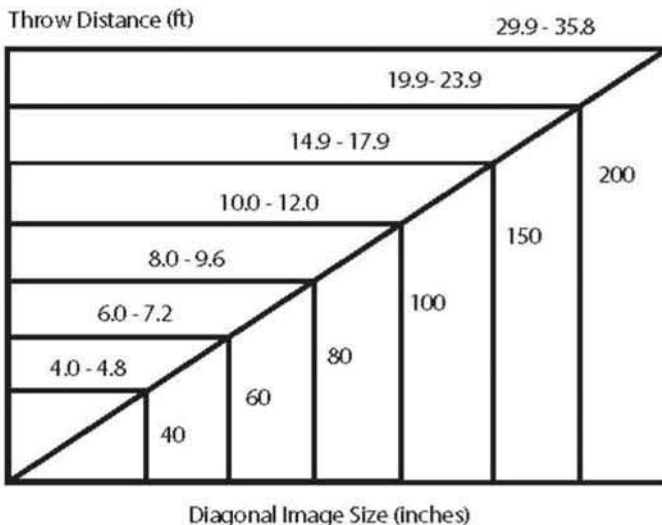

- (5) Speaker
- (11) Filter cover
  The air filter is inside.
- (14) AC inlet
- (15) S-VIDEO port
- (16) AUDIO L/R port
- (17) VIDEO port
- (18) COMPUTER IN1 port
- (19) COMPUTER IN2 / DVI port
- (20) USB port
- (21) AUDIO 1 IN port
- (22) AUDIO 2 IN port
- (23) AUDIO OUT port
- (24) MONITOR OUT port
- (25) YPbPr port
- (26) L-AUDIO IN-R port
- (28) RS-232C port
- (29) LAN port (Optional)