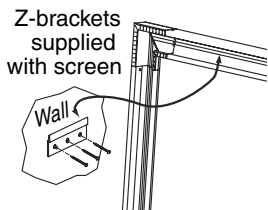

DIMENSIONS/METHOD OF INSTALLATION

Center for Advanced Vehicular Systems (CAVS), Canton (MS) Extension, Mississippi State University. Dealer: Integrated Systems Group—Southern Region, Atlantic Video Corporation, Mobile, AL. Photography: © Jim Bramblett Productions, Mobile, AL. U.S. Patent No. 6,785,047. Other patents pending.

DIMENSIONS & DATA—CLARION

	Image Area H x W	Overall Size H x W	Net Wt. (lbs.)	M1300	M2500	HiDEF GREY	AT1200/AT GREY
AV Format							
	50" x 50"	54" x 54"	31				
	60" x 60"	64" x 64"	38				
	70" x 70"	74" x 74"	39				
	84" x 84"	88" x 88"	55				
	96" x 96"	100" x 100"	63				
	9' x 9'	112" x 112"	71				
	10' x 10'	124" x 124"	79				
Nominal Diagonal	Image Area H x W	Overall Size H x W	Net Wt. (lbs.)				
NTSC Format (4:3)							
6'	43" x 57"	47" x 61"	32				
6½'	47" x 63"	51" x 67"	37				
7'	50" x 67"	54" x 71"	38				
7½'	54" x 72"	58" x 76"	42				
100"	60" x 80"	64" x 84"	45				
10'	72" x 96"	76" x 100"	55				
150"	90" x 120"	94" x 124"	72				
15'	108" x 144"	112" x 148"	80				
HDTV Format (16:9)							
65"	31¾" x 56½"	35¾" x 60½"	31				
73"	36" x 64"	40" x 68"	33				
82"	40½" x 72"	44½" x 76"	40				
92"	45" x 80"	49" x 84"	41				
106"	52" x 92"	56" x 96"	46				
119"	58" x 104"	62" x 108"	54				
133"	65" x 116"	69½" x 120"	59				
161"	79" x 140"	83" x 144"	73