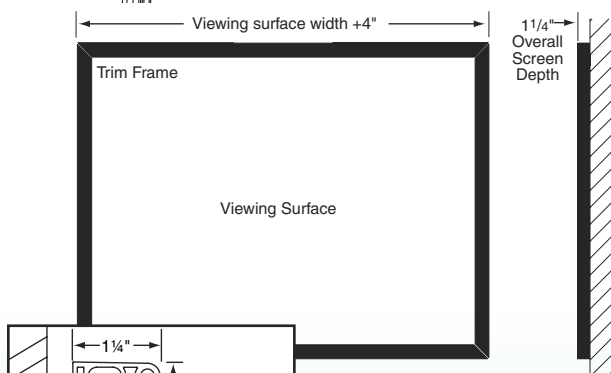

DIMENSIONS/METHOD OF INSTALLATION

Center for Advanced Vehicular Systems (CAVS), Canton (MS) Extension, Mississippi State University. Dealer: Integrated Systems Group—Southern Region, Atlantic Video Corporation, Mobile, AL. Photography: © Jim Bramblett Productions, Mobile, AL. U.S. Patent No. 6,785,047. Other patents pending.

DIMENSIONS & DATA—CLARION

	Image Area H x W	Overall Size H x W	Net Wt. (lbs.)	M1300	M2500	HiDEF GREY	AT1200/AT GREY
AV Format							
	50" x 50"	54" x 54"	31				
	60" x 60"	64" x 64"	38				
	70" x 70"	74" x 74"	39				
	84" x 84"	88" x 88"	55				
	96" x 96"	100" x 100"	63				
	9' x 9'	112" x 112"	71				
	10' x 10'	124" x 124"	79				
Nominal Diagonal	Image Area H x W	Overall Size H x W	Net Wt. (lbs.)				
NTSC Format (4:3)							
6'	43" x 57"	47" x 61"	32				
6½'	47" x 63"	51" x 67"	37				
7'	50" x 67"	54" x 71"	38				
7½'	54" x 72"	58" x 76"	42				
100"	60" x 80"	64" x 84"	45				
10'	72" x 96"	76" x 100"	55				
150"	90" x 120"	94" x 124"	72				
15'	108" x 144"	112" x 148"	80				
HDTV Format (16:9)							
65"	31¾" x 56½"	35¾" x 60½"	31				
73"	36" x 64"	40" x 68"	33				
82"	40½" x 72"	44½" x 76"	40				
92"	45" x 80"	49" x 84"	41				
106"	52" x 92"	56" x 96"	46				
119"	58" x 104"	62" x 108"	54				
133"	65" x 116"	69½" x 120"	59				
161"	79" x 140"	83" x 144"	73