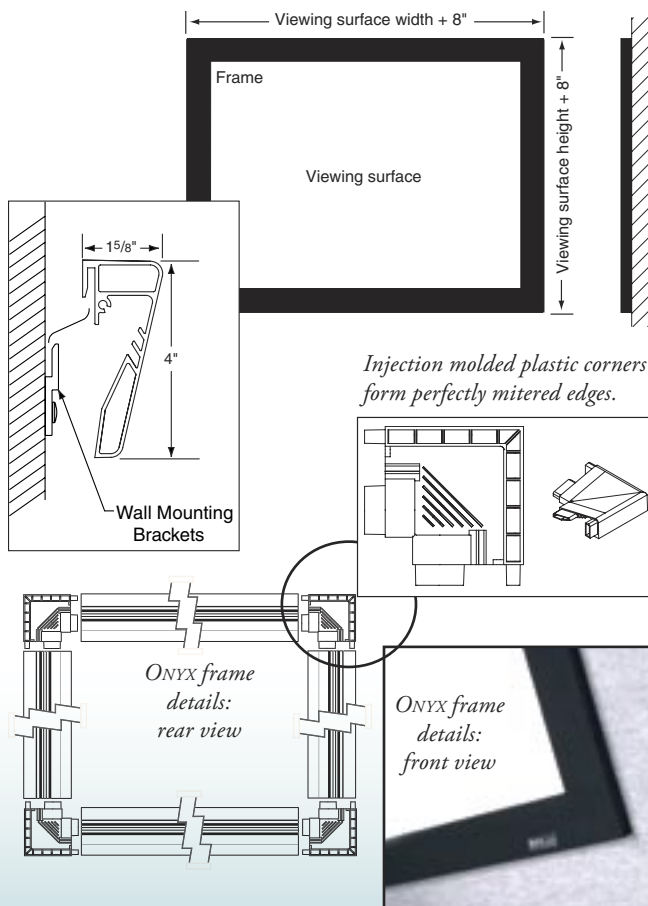

ONYX

QUICK AND EASY ASSEMBLY PLUS ADJUSTABLE SURFACE TENSION—WITHOUT SNAPS.

You can have a beautifully framed image hanging on the wall in just 10 to 15 minutes—it's that easy!

An attractive frame, a new fabric tensioning system, and ease of assembly make ONYX the leader in permanently tensioned screens. The 4" wide beveled, extruded aluminum frame interconnects on site with one simple hand tool that DRAPER provides. Each side piece slip fits tightly to injection molded plastic corners, forming perfectly mitered edges.

A radical new approach to fabric attachment will amaze even the toughest of critics. There are no snaps! Uniform tension is applied to the entire surface area, so the surface is perfectly flat. Unique fabric retention system enables you to adjust the surface tension (up to 1½") in just seconds, without tools. Permanent wall mounting brackets included.

SYSTEM OPTIONS

- **Viewing Surfaces**—M1300, M2500, HiDEF GREY, acoustically transparent AT1200 or AT GREY for front projection or CINEFLEX rear projection vinyl.
- **Custom Sizes**—Any size up to the largest standard size in chart at right, depending on viewing surface. Overall size, including frame, equals image area plus 8".
- **Frame Finishes**—Black aluminum is standard. Cover the frame with optional velvety black Vel-Tex to eliminate reflections.

DIMENSIONS/METHOD OF INSTALLATION

Onyx installation by David Szathmary in Gallerie Jean Moulin, Hyde Park of Austin, TX. Photography: © Barry Champagne, Houston TX. U.S. Patent No. 6,785,047. Other patents pending.

DIMENSIONS & DATA—ONYX

	Image Area H x W	Overall Size H x W	Net Wt. (lbs.)	M1300	M2500	HiDEF GREY	AT1200/AT GREY	CINEFLEX
AV Format	50" x 50"	58" x 58"	27					
	60" x 60"	68" x 68"	32					
	70" x 70"	78" x 78"	37					
	84" x 84"	92" x 92"	44					
	96" x 96"	104" x 104"	50					
	9' x 9'	116" x 116"	56					
	10' x 10'	128" x 128"	63					
Nominal Diagonal	Image Area H x W	Overall Size H x W	Net Wt. (lbs.)					
NTSC Format (4:3)								
6'	43" x 57"	51" x 65"	27					
6½'	47" x 63"	55" x 71"	30					
7'	50" x 67"	58" x 75"	31					
7½'	54" x 72"	62" x 80"	33					
100"	60" x 80"	68" x 88"	37					
10'	72" x 96"	80" x 104"	43					
150"	90" x 120"	98" x 128"	54					
15'	108" x 144"	116" x 152"	66					
HDTV Format (16:9)								
65"	31¾" x 56½"	39¾" x 64½"	25					
73"	36" x 64"	44" x 72"	28					
82"	40½" x 72"	48½" x 80"	31					
92"	45" x 80"	53" x 88"	34					
106"	52" x 92"	60" x 100"	37					
119"	58" x 104"	66" x 112"	41					
133"	65" x 116"	73" x 124"	46					
161"	80" x 140"	88" x 148"	57