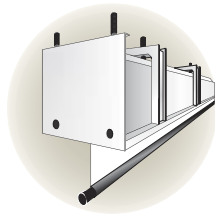

PARAGON

MOTOR-IN-ROLLER FRONT PROJECTION SCREEN DESIGNED FOR LARGE SCREENS.

- Designed for auditoriums and lecture halls.
- Sizes through 28' wide or 35' diagonal.
- Choose the PARAGON for any setting where a very large screen is required.
- White extruded aluminum case can be suspended anywhere, with controls wherever they're needed. Your choice of a viewing surface: Matt White or Glass Beaded.

SYSTEM OPTIONS

- **EXTRA DROP**—Up to 24' total screen height, either surface color or black. (Surface color standard on AV format screens, black on all others).
- **BLACK MASKING BORDERS**—Borders are optional for AV format screens and standard for all other format screens.
- **CONTROL OPTIONS**—Refer to page 4.
- **WALL-MOUNTING BRACKETS**—With hardware to attach 2 brackets to case.
- **CEILING TILE FLANGE**—Extruded aluminum, finished white. 12' length, with hardware for attaching it to both front and back of case if required. Flange also available for the endcaps of the PARAGON case.

Dimensions, drawings and specifications available at:

www.draperinc.com/go/Paragon.htm

U.S. Patent No. 6,873,461. Other patents pending.

DIMENSIONS & DATA—PARAGON

Size H x W	Case Length	Net Wt. (lbs.)	Size H x W	Case Length	Net Wt. (lbs.)
<i>AV Format</i>			<i>AV Format</i>		
15' x 20'	250"	440	18' x 24'	298"	538
20' x 20'	250"	450	24' x 24'	298"	548
11' x 22'	274"	484	13' x 26'	322"	572
16½' x 22'	274"	494	19½' x 26'	322"	582
22' x 22'	274"	504	14' x 28'	346"	616
12' x 24'	298"	528	21' x 28'	346"	626
Nominal Diagonal	Image Area H x W	Overall Size	Case Length	Net Wt. (lbs.)	
<i>NTSC Video Format (4:3)</i>					
25'	177" x 236"	182" x 240"	250"	440	
27½'	194" x 260"	199" x 264"	274"	484	
30'	212" x 284"	217" x 288"	298"	528	
32½'	230" x 308"	235" x 312"	322"	572	
35'	248" x 332"	253" x 336"	346"	616