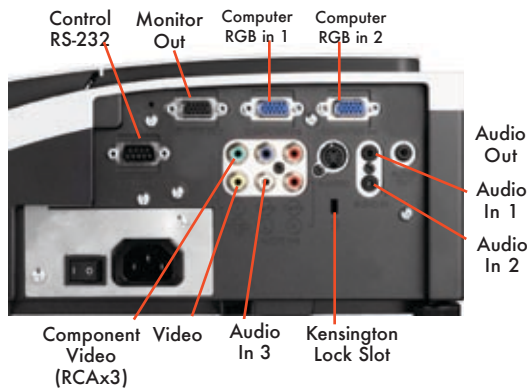

IMAGEPRO 8103H ULTRA SHORT THROW LCD PROJECTOR

Back Panel Connections