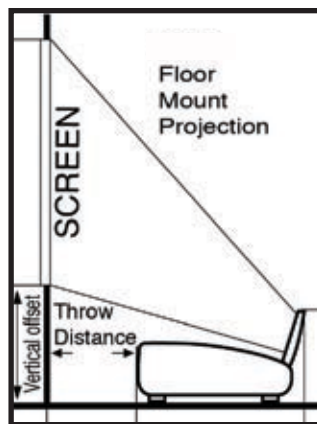

FEATURES

- Ultra Short (4 to 31 inch) throw distance
- XGA (1024 x 768) resolution
- 3000 ANSI lumens of brightness
- Large hybrid filter, 2000 hours
- Monitor Loopthrough
- Built-In Anti-theft security
- Room-filling sound from 7W speaker
- Ceiling or floor mount
- No shadow /No glare
- Perfect fit for easy setup
- Audio pass-through in standby mode