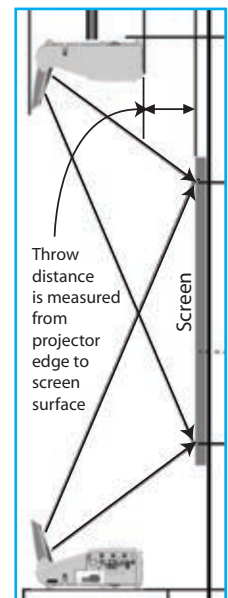

8103H

ImagePro 8103H Ultra Short Throw LCD Projector

CEILING MOUNT

The ImagePro 8103H features a short throw distance to allow placement where user shadow does not affect image viewing

FEATURES

- 3000 Lumens Brightness
- XGA Resolution
- Large hybrid filter with side access
- Ultra short 4 to 31 inch throw
- Monitor Loopthrough
- Built-in Anti-theft security
- Dynamic room-filling sound from 7-watt speaker
- No shadow/No glare/Perfect fit
- Hybrid 2000 hour filter