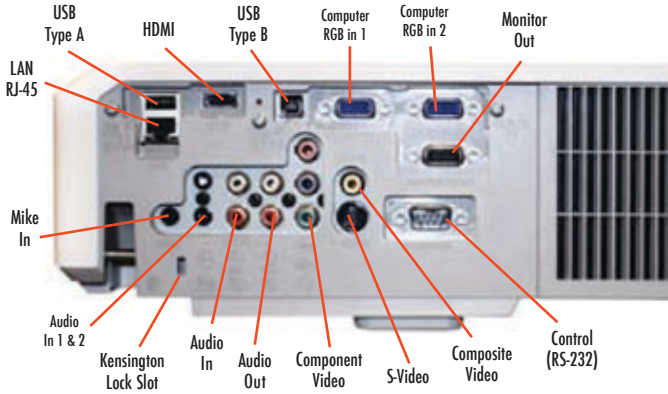

ImagePro 8922H-RJ Portable LCD projector

Back Panel

Connections

Key features:

- XGA (1024 x 768) resolution
- 3200 ANSI lumens of brightness
- HDMI input
- Easy maintenance in ceiling mount with lamp access on top & 5000 hour filter with front access
- Monitor loophrough & remote mouse control
- New Microphone Input
- PC less operation vis USB memory
- 2000:1 contrast with Active Iris
- Audio passthrough for sound when projector is off
- 16 Watt audio output
- 3000/6000 hour lamp life
- Lock slot, security bar and transition detector
- Five Year Warranty and One Year Peace of Mind Service

8922H-RJ Projection Table

Image Size 4:3		Throw Distance	
Diagonal	Width	Min.	Max.
Inches	Inches	Feet	Feet
30	24	2.8	3.4
60	48	5.8	7.0
80	64	7.8	9.3
100	80	9.8	11.7
120	96	11.7	14.1
150	120	14.7	17.6
200	160	19.5	23.5
300	240	29.3	35.3

Throw Ratio (distance to width) 1.46 to 1.75

Audio Visual Products
2900 Dukane Drive
St. Charles, Illinois 60174
Toll-free: 866.280.4298
Fax: 630-584-5156
E-mail: avsales@dukane.com
Web: www.dukane.com/av

ImagePro is a registered trademark of Dukane Corporation

#10-00010-01

Specifications