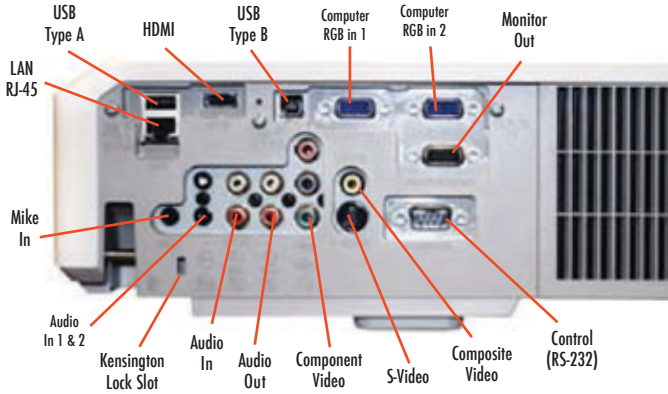

### 8923H-RJ FEATURES

- 2700 Lumens Brightness
- XGA Resolution
- Lamp access on top
- High performance (5000 HR) hybrid filter with easy front access
- New 16 Watt audio output
- New 2000:1 Contrast Ratio
- New Microphone Input
- New 3000/6000 hour lamp
- Built-in Anti-theft security
- Audio "passthrough" permits use of sound system to play CDs on the PC when projector is off
- Network (LAN) Control, Maintenance and security
- Power Saving Standby Mode
- PC less presentations
- HDMI Input

### Key features:

- XGA (1024 x 768) resolution
- 2700 ANSI lumens of brightness
- HDMI input
- Easy maintenance in ceiling mount with lamp access on top & 5000 hour filter with front access
- Monitor loophrough & remote mouse control
- New Microphone Input
- PC less operation vis USB memory device
- 2000:1 contrast with Active Iris
- Audio passthrough for sound when projector is off
- 16 Watt audio output
- 3000/6000 hour lamp life
- Lock slot, security bar and transition detector
- Five Year Warranty and One Year Peace of Mind Service