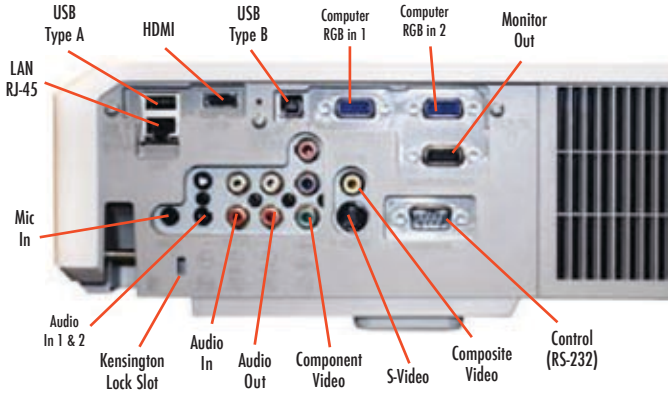

ImagePro 8955H-RJ Portable LCD projector

Back Panel

Connections

Key features:

- XGA (1024 x 768) resolution
- 4000 ANSI lumens of brightness
- HDMI input
- Easy maintenance in ceiling mount with lamp access on top & 5000 hour filter with front access
- Monitor loophrough & remote mouse control
- Microphone Input with amplifier
- PC less operation vis USB memory device
- 2000:1 Contrast
- Audio passthrough for sound when projector is off
- 16 Watt audio output
- 3000/6000 hour lamp life
- Lock slot, security bar and transition detector
- Five Year Warranty and One Year Peace of Mind Service

8955H-RJ Projection Table

Image Size 4:3		Throw Distance	
Diagonal	Width	Min.	Max.
Inches	Inches	Feet	Feet
30	24	2.8	3.4
60	48	5.8	7.0
80	64	7.8	9.3
100	80	9.8	11.7
120	96	11.7	14.1
150	120	14.7	17.6
200	160	19.5	23.5
300	240	29.3	35.3

Throw Ratio (distance to width) 1.46 to 1.75

THE ALL NEW
DUKANE
Education. Presentation. Inspiration.

Audio Visual Products
2900 Dukane Drive
St. Charles, Illinois 60174
Toll-free: 866.280.4298
Fax: 630-584-5156
E-mail: avsales@dukane.com
Web: www.dukane.com/av

ImagePro is a registered trademark of Dukane Corporation

#10-00018-00

Specifications