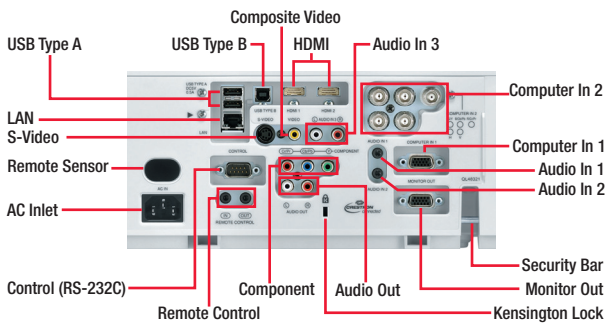

Input/Output Terminals

Projector Lens Chart

Lens	Inches**	Meters**
SL702	127 - 192	3.2 - 4.9
ML703	162 - 321	4.1 - 8.1
LL704	305 - 520	7.8 - 13.2
UL705	516 - 879	13.1 - 22.3

** Projection distances for standard lens and optional lenses when projecting onto a 100" diagonal screen.

3LCD Technology

Closed Captioning

THE ALL NEW
DUKANE
Education. Presentation. Inspiration.

Audio Visual Products
2900 Dukane Drive
St. Charles, Illinois 60174
www.dukane.com/av
Toll-free: 888-245-1966
Fax: 630-584-5156
E-mail: avsales@dukane.com

Specifications	
Projection Technology	3LCD, 3 chip technology
Number of Pixels	1,024,000 pixels
Resolution	
Video	540 TV lines
Computer	1280 dots x 800 lines
Colors	16.7 million colors
Aspect Ratio	Native 4:3/16:9 and 16:10 compatible
Lens Comes with SL702	F - 1.5 mm / motorized zoom, focus and lens shift
Throw Ratio (distance : width)	1.5 - 2.2:1
Lamp	245W
White Light Output	4,000 ANSI lumens
Color Light Output	4,000 ANSI lumens
Expected Lamp Life	Approximately 2,500 hours (standard mode), 4,000 hours (Eco mode)***
Contrast Ratio	3000 : 1 (using active IRIS)
Speaker Output	16W (8W+8W) stereo
Power Supply	AC90 - 132V / AC198 - 264V (50/60 Hz)
Power Consumption	AC100 - 120V, 50/60 Hz, 375W; AC220 - 240V, 50/60 HZ, 355W
Operating Temperature	32°F - 104°F (0°C - 40°C)
Input Signals	
Computer	VGA, SVGA, XGA, WXGA, WXGA+, SXGA, WSXGA+, UXGA, MAC16"
Composite Video	NTSC, PAL, SECAM, PAL-M, N/ NTSC4.43
Component Video	480i, 576i, 480p, 720p, 1080i, 1080p
HDMI	480i, 576i, 480p, 720p, 1080i, 1080p, computer signal — TMD5 clock 27 MHz to 150 MHz
Acoustic Noise Level	35 dB (29 dB in Eco mode)
H-Sync	15 kHz - 106 kHz
V-Sync	50 Hz - 120 Hz
Horizontal and Vertical Keystone	+/- 35° with standard lens
Approvals	UL60950-1, C-UL, FCC part 15 subpart B Class A
Computer Input	
Analog Computer 1	15 pin D-sub shrink x1
Analog Computer 2	BNC x 5
Computer Monitor Output	15 pin D-sub shrink x1
Digital Input	HDMI x 2
Video Input	
S-Video	Mini DIN 4-pin connector x 1
Composite Video	RCA jack x 1, RCA jack x 3
Component Video	15 pin D-sub shrink x1 (shared with computer In 1) BNC x 3 (shared with computer In 2)
USB Input	USB Type A x 2 (for PC-Less presentation and wireless adapter) USB Type B x 1 (for USB display or mouse control)
Audio	
Input	3.5 mm stereo mini jack x 2, RCA jack (L,R) x 1
Output	RCA (L/R) x 1
Network (LAN)	RJ-45 x1 (wired LAN)
Control Terminals	9 pin D-sub x1 for RS-232C (serial)
Dimensions (W x D x H)	19.6" x 15.6" x 5.3"
Weight	18.74 lbs.
Closed Captioning	CC1, CC2, CC3, CC4, T1, T2, T3, T4
Supplied Accessories	Remote control with two AA batteries, power cord, computer cable, one standard SL702 lens, lens cap, user's manuals, security label, application software (CD x 1), wireless USB cover
Optional Accessories	USBWL11N ; USB wireless adapter
Optional Lenses	3 optional lenses are available: ML703, LL704, UL705
Replacement Parts	
Lamp	456-8970
Remote Control	HLO2801
Filter	MU06642