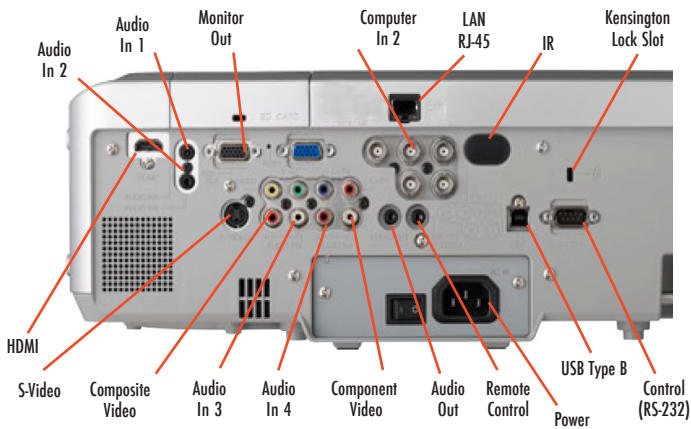

9136

ImagePro 9136 Portable LCD Projector

The ImagePro 9136 is a bright (4000 lumens), high SXGA resolution and versatile portable LCD projector with network control, and is HDTV ready

9136 FEATURES

- 4000 lumen brightness
- SXGA resolution (140 X 1050) 16:10
- Network capability RJ-45 for control, maintenance and security
- Easy Lamp access on top and 2000 hour hybrid filter on side
- Horizontal & vertical lens shift
- Optional bayonet style lenses available
- HDTV ready, HDMI input
- Audio pass-through for sound system operation when project is "off"

Manual Horizontal and Vertical Lens Shift for Perfect Image Alignment

THE ALL NEW

DUKANE

Education. Presentation. Inspiration.

www.dukcorp.com

 **Convey**
SOLUTIONS
Dukane's Connected Classroom

Convey by Dukane delivers control of classroom audio visual assets in sync with our Student Response System. Experience tomorrow's classroom today with ConVA. Visit www.conveyclassrooms.com.

Call Dukane: 866.280.4298

ImagePro 9136

Portable LCD projector

Back Panel Connections

FEATURES

- SXGA (1400 x 1050) resolution
- 4000 ANSI lumens of brightness
- Full 720 display
- Network Capability, RJ-45, connection
- Whiteboard & Blackboard Modes
- Easy lamp access on top & 2000 hour filter access on side
- Monitor loopthrough & remote mouse control
- Optional bayonet style lenses available
- Audio pass-through when projector is off
- Horizontal & vertical lens shift
- Kensington lock slot & security bar
- Five Year Warranty and One Year Peace of Mind Service