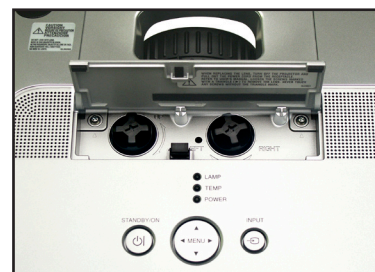

9136

ImagePro 9136 Portable LCD Projector

The ImagePro 9136 is a bright (4000 lumens), high SXGA resolution and versatile portable LCD projector with network control, and is HDTV ready

9136 FEATURES

- 4000 lumen brightness
- SXGA resolution (140 X 1050) 16:10
- Network capability RJ-45 for control, maintenance and security
- Easy Lamp access on top and 2000 hour hybrid filter on side
- Horizontal & vertical lens shift
- Optional bayonet style lenses available
- HDTV ready, HDMI input
- Audio pass-through for sound system operation when project is "off"

Call Dukane: 866.280.4298

ImagePro 9136

Portable LCD projector

Back Panel Connections

FEATURES

- SXGA (1400 x 1050) resolution
- 4000 ANSI lumens of brightness
- Full 720 display
- Network Capability, RJ-45, connection
- Whiteboard & Blackboard Modes
- Easy lamp access on top & 2000 hour filter access on side
- Monitor loopthrough & remote mouse control
- Optional bayonet style lenses available
- Audio pass-through when projector is off
- Horizontal & vertical lens shift
- Kensington lock slot & security bar
- Five Year Warranty and One Year Peace of Mind Service