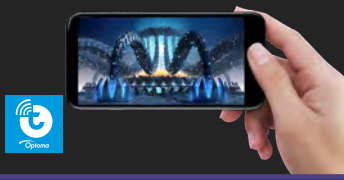

CINEMA X | P2

-  Bright 3,000 lumens laser light source with 2,000,000:1 contrast ratio
-  RGBRGB Color Wheel for Rich Cinematic Color and Stunning HDR
-  Dolby Digital and Dolby Digital Plus passthrough via HDMI ARC or S/PDIF

Transform your living room into an incredible home cinema with the 3,000 lumens, ultra short throw Optoma CinemaX P2 Smart 4K UHD all-in-one home entertainment system. The laser light source, auto focus, high-performance glass lens and SmartFIT image alignment system ensure hassle-free setup that easily produces stunning 120-inch projection with rich HDR color.

Premium sound is provided by the integrated Dolby Digital 2.0 soundbar with two full range speakers, two woofers, ported chambers and 40-watts of power, delivering crisp details with superior dialogue clarity. Smart+ technology enable Amazon Alexa, Google Assistant and IFTTT support for easy integration into your smart home while the Android OS with smart TV apps and Optoma Marketplace deliver USB media playback compatibility, Internet streaming services and downloadable apps.

**TapCast**

Use your mobile device with the TapCast companion app to easily cast images, documents and screen share from supported devices.

**Digital Art Exhibit by FRAMED<sup>1</sup>**

Bring creative expression to your home. Transform the CinemaX P2 into a digital art canvas that's brought to life by projecting curated artworks from renowned digital artists by FRAMED, a digital art canvas showcasing platform.