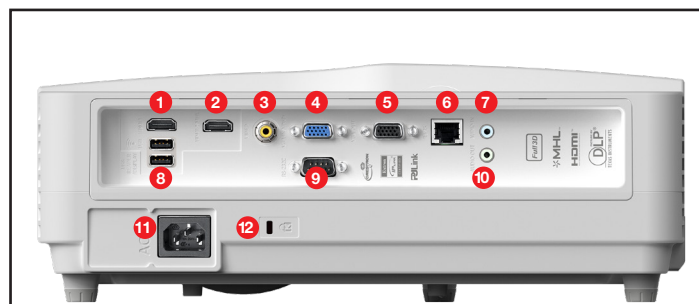

Ultra Short Throw 1080p Multimedia Projector - EH340UST

OPTICAL/TECHNICAL SPECIFICATIONS

Display Technology	Single Texas Instruments 0.65" 1080p DMD
Color Wheel	6-segment RGBWYC
Native Resolution	1080p (1920 x 1080)
Maximum Resolution	WUXGA (1920 x 1200)
Brightness	4,000 ANSI lumens
Contrast Ratio	22,000:1
Displayable Colors	1.07 billion
Lamp Life and Type*	15,000/10,000/4,000 (Dynamic/ECO/Bright) - 240W
Projection Method	Front, rear, ceiling mount, table top
Keystone Correction	±4° horizontal/vertical
Uniformity	80%
Offset	118.8%± 3%
Aspect Ratio	16:9 (native), 16:10 and 4:3 compatible
Throw Ratio	0.25:1 (distance/width)
Projection Distance	6"– 9"
Image Size	80"– 100"
Projection Lens	F=2.4, 3.72mm manual focus
Optical Zoom	Fixed lens
Audio	16W
Noise Level	25dB (ECO)
Remote Control	Full function remote
Operating Temperature	41–104°F (5–40°C), 85% max humidity
Power Supply	Auto-ranging: 100V ~ 240V ± 10%, 50-60Hz
Power Consumption	285W (Bright), 205W (ECO)
High Altitude	Operating temperature at sea level up to 10,000 feet = 104° F (max); Must manually switch to high altitude mode from 5,000 feet and above (using OSD menu) to maintain optimal functionality

PHYSICAL SPECIFICATIONS

Security	Kensington® Lock Port, security bar and keypad lock
Weight	8.7 lbs.
Dimensions (W x H x D)	13.5" x 4.75" x 14.25"

- | | | |
|---------------|-------------|---------------|
| 1. HDMI-1 | 5. VGA-Out | 9. RS-232C |
| 2. HDMI-2/MHL | 6. RJ-45 | 10. Audio Out |
| 3. Composite | 7. Audio In | 11. AC Power |
| 4. VGA-In | 8. USB | 12. K-slot |