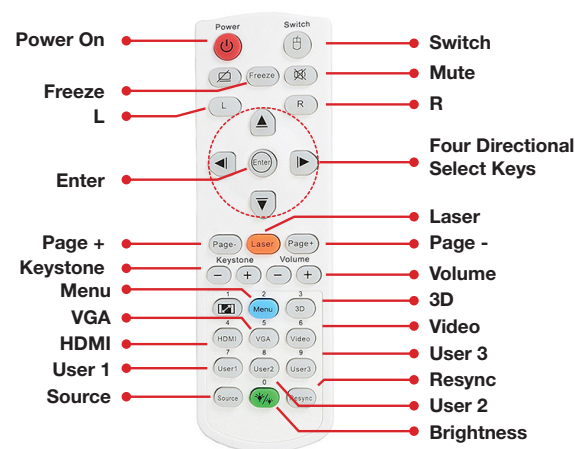

Warranty

3-Year parts and labor limited warranty on the projector, 1-year lamp warranty or 1000 hours (whichever comes first)

What's in the Box

EH340UST, AC power cord, remote control, batteries, USB Wi-Fi adapter, CD-ROM user's manual, quick start guide and warranty card

Optional Accessories

Universal wall mount, remote, UHDCast Pro

Accessory Part Numbers

Lamp: BL-FU220E
Remote: BR-5080C
UST wall mount: OWM3000
Replacement Wi-Fi adapter: WUSB
UHDCast Pro: UHDCast Pro

UPC 796435 44 473 0

*Light source life is dependent upon many factors, including brightness mode, display mode, usage, environmental conditions and more. Light source brightness can decrease over time.

†3D content can be viewed with DLP Link active shutter 3D glasses when projector is used with a compatible 3D player. Please visit Optoma.com for more information.

Optoma.com