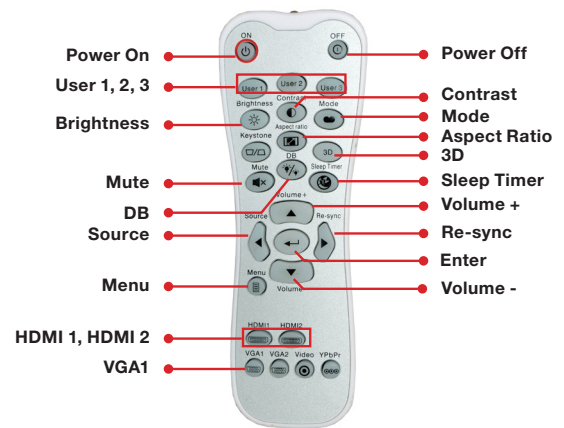

PHYSICAL SPECIFICATIONS

Security	Kensington® lock port, password (OSD)
Weight	8.6lbs.
Dimensions (W x H x D)	12.4" x 4.6" x 10.6"

Warranty

1-Year parts and labor limited warranty on the projector, 90 days lamp warranty

What's in the Box

UHD30, AC power cord, remote control, batteries for remote and quick start guide card

Optional Accessories

Universal ceiling mount, remote

Accessory Part Numbers

Lamp: BL-FP240E
Remote: BR-3003B
Mount: OCM815W, OCM818W-RU

UPC 796435 81 363 5

Optoma.com

Copyright © 2020 Optoma Technology, Inc. DLP® and the DLP logo are registered trademarks of Texas Instruments™. All other trademarks are the property of their respective owners. All specifications subject to change at any time. 03052020