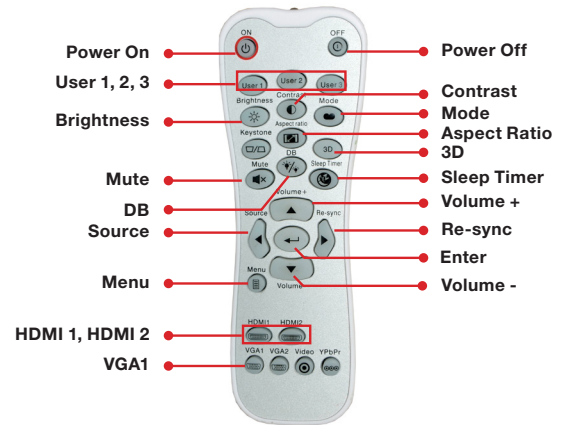

PHYSICAL SPECIFICATIONS

Security	Kensington® lock port, password (OSD)
Weight	8.6lbs.
Dimensions (W x H x D)	12.4" x 4.6" x 10.6"

Warranty

1-Year parts and labor limited warranty on the projector, 90 days lamp warranty

What's in the Box

UHD50X, AC power cord, remote control, batteries for remote and quick start guide card

Optional Accessories

Universal ceiling mount, remote

Accessory Part Numbers

Lamp: BL-FP240E
Remote: BR-3003B
Mount: OCM815W, OCM818W-RU

UPC 796435 81 349 9

Optoma.com

Copyright © 2020 Optoma Technology, Inc. DLP® and the DLP logo are registered trademarks of Texas Instruments™. All other trademarks are the property of their respective owners. All specifications subject to change at any time. 03052020